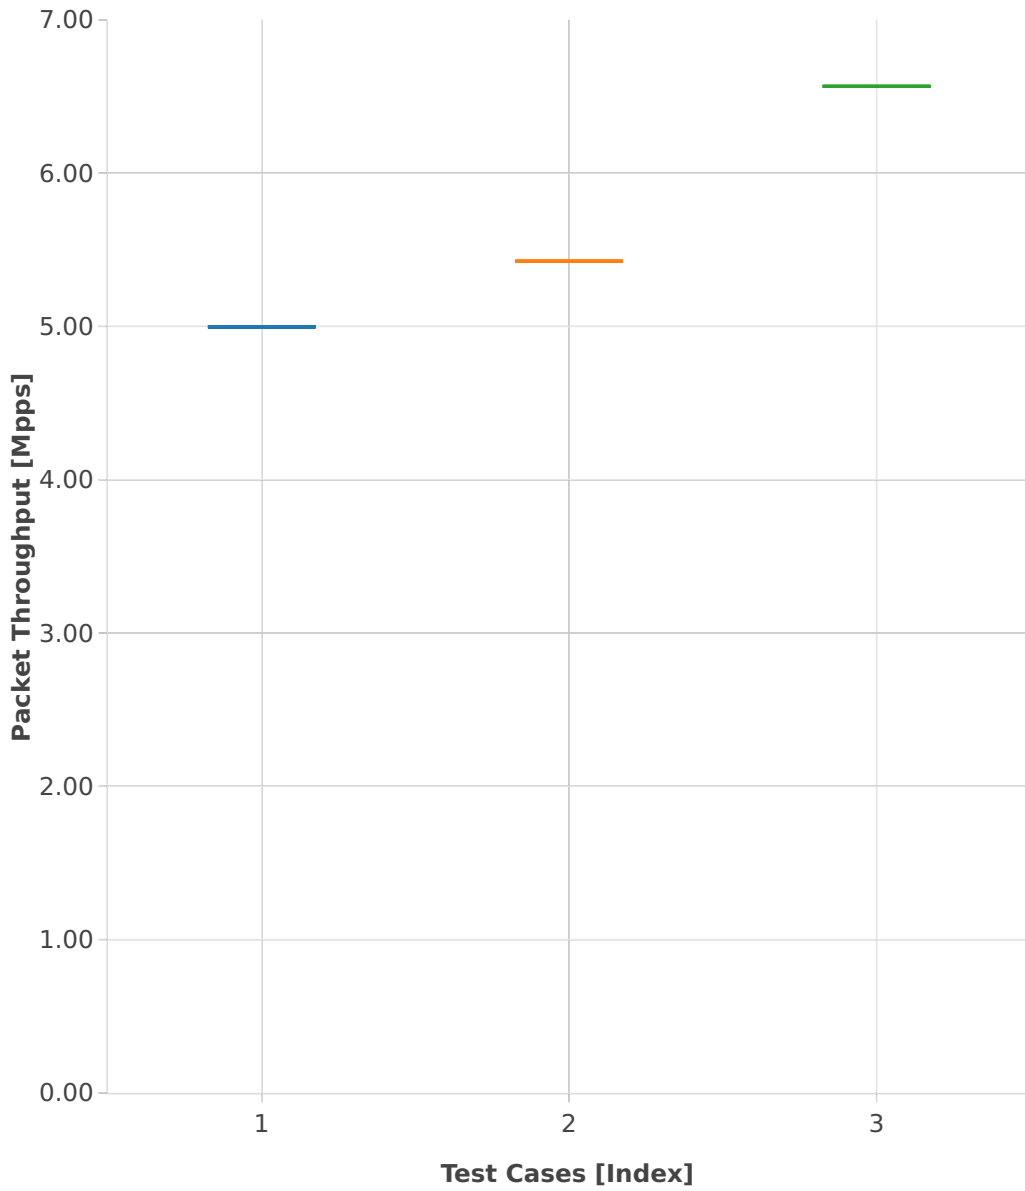

Throughput: vhost-l2sw-2n-skx-x710-64b-2t1c-base_and_features-ndr

- 1. (01 run) dot1q-l2bdbasemaclrn-eth-2vhostvr1024-1vm
- 2. (01 run) eth-l2bdbasemaclrn-eth-2vhostvr1024-1vm
- 3. (01 run) eth-l2xcbase-eth-2vhostvr1024-1vm