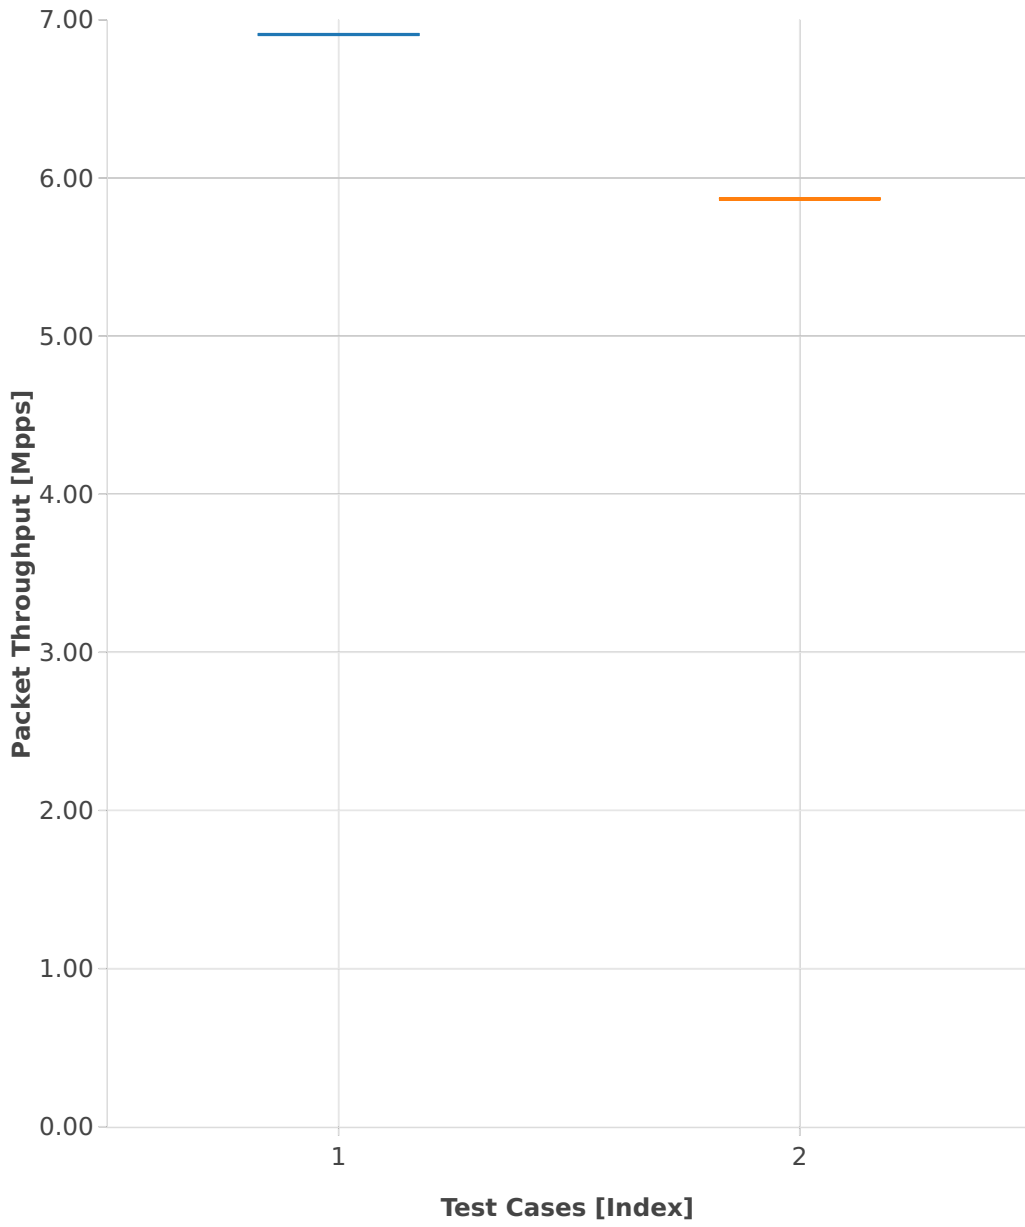

# Throughput: vhost-ip4-3n-skx-x710-64b-4t2c-base\_and\_scale-pdr

- 1. (01 run) ethip4-ip4base-eth-2vhostvr1024-1vm
- 2. (01 run) ethip4-ip4base-eth-4vhostvr1024-2vm