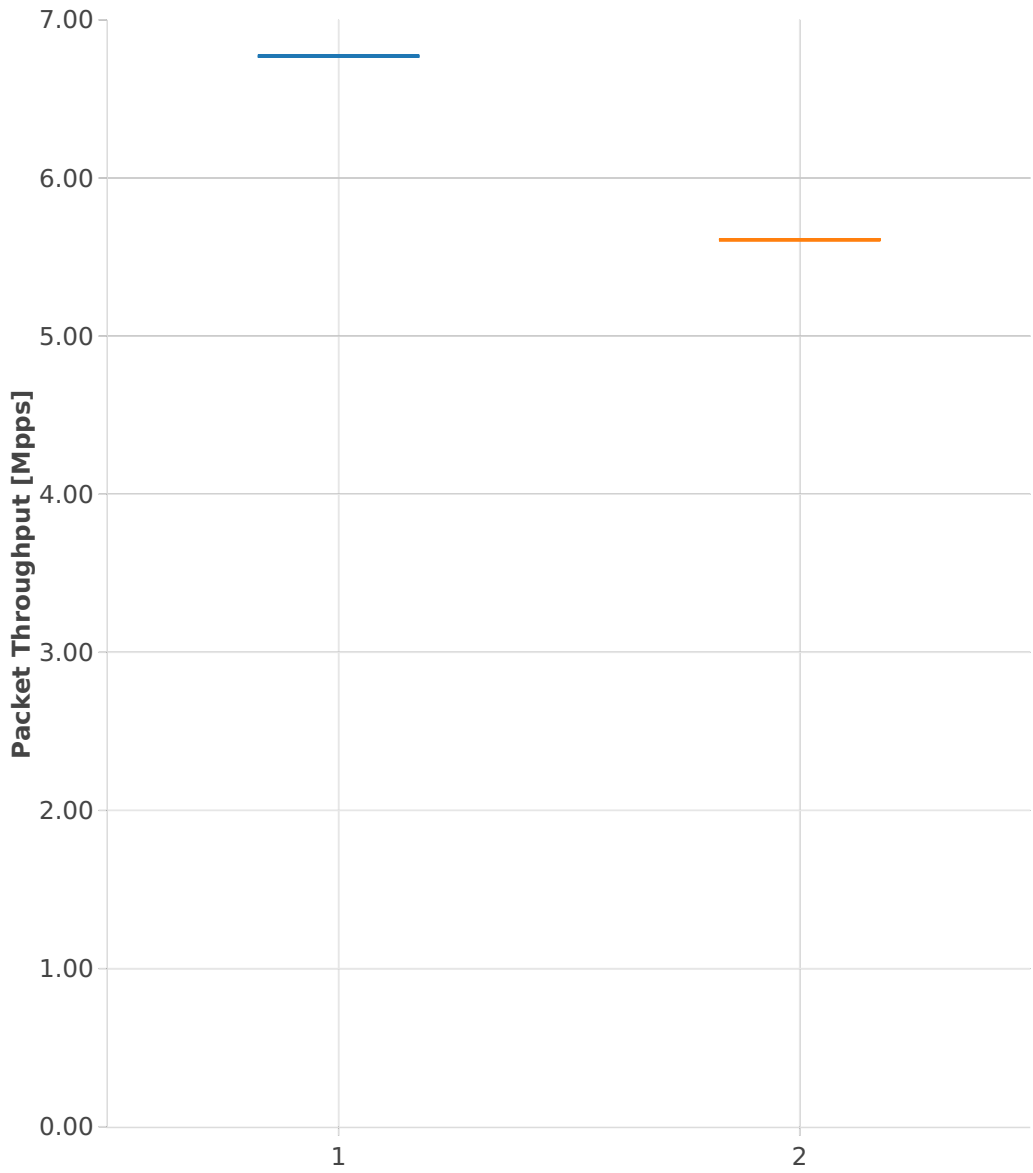

Throughput: vhost-ip4-3n-skx-x710-64b-4t2c-base_and_scale-ndr

- 1. (01 run) ethip4-ip4base-eth-2vhostvr1024-1vm
- 2. (01 run) ethip4-ip4base-eth-4vhostvr1024-2vm