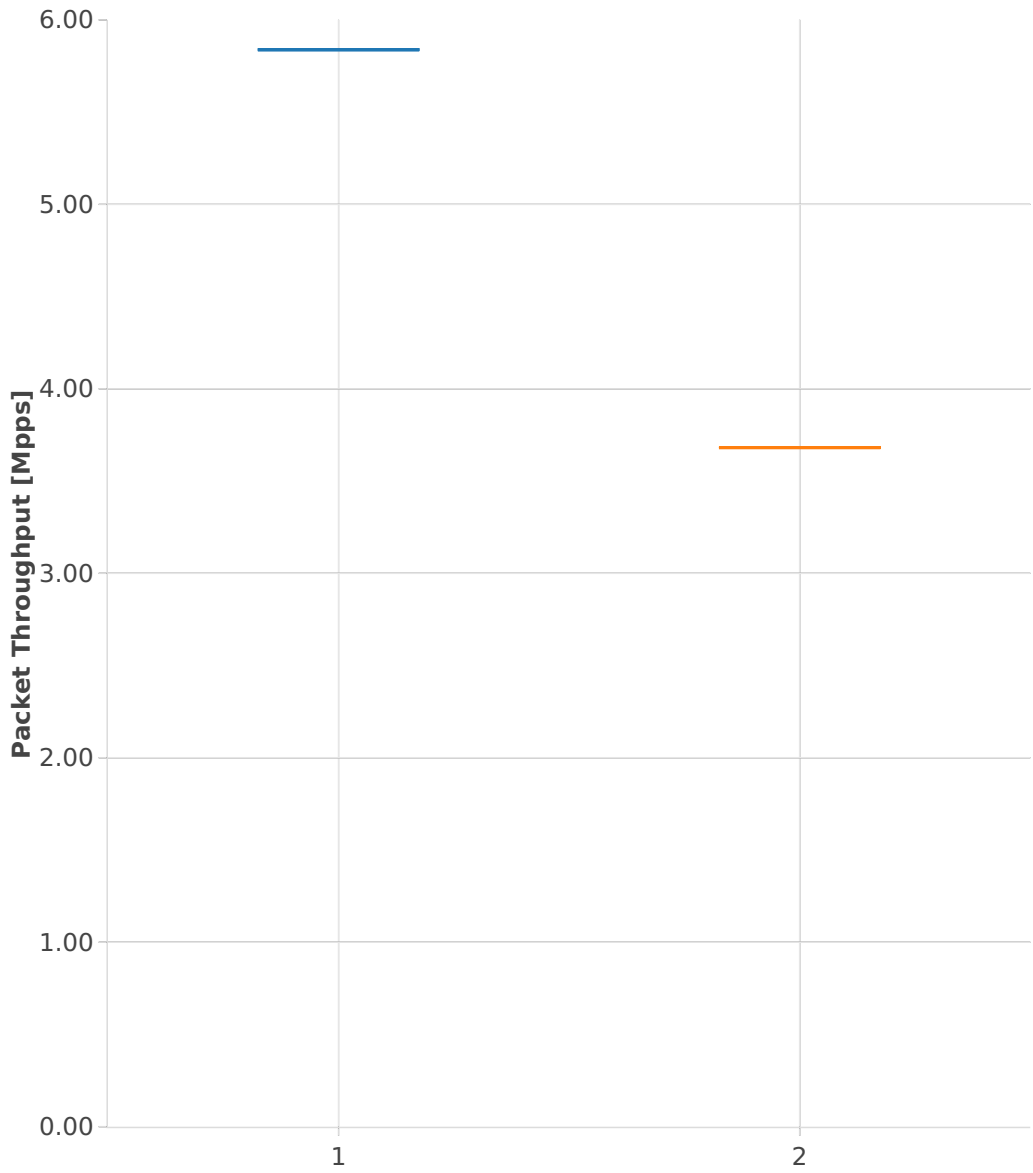

Throughput: vhost-ip4-3n-skx-x710-64b-2t1c-base_and_scale-pdr

- 1. (01 run) ethip4-ip4base-eth-2vhostvr1024-1vm
- 2. (01 run) ethip4-ip4base-eth-4vhostvr1024-2vm