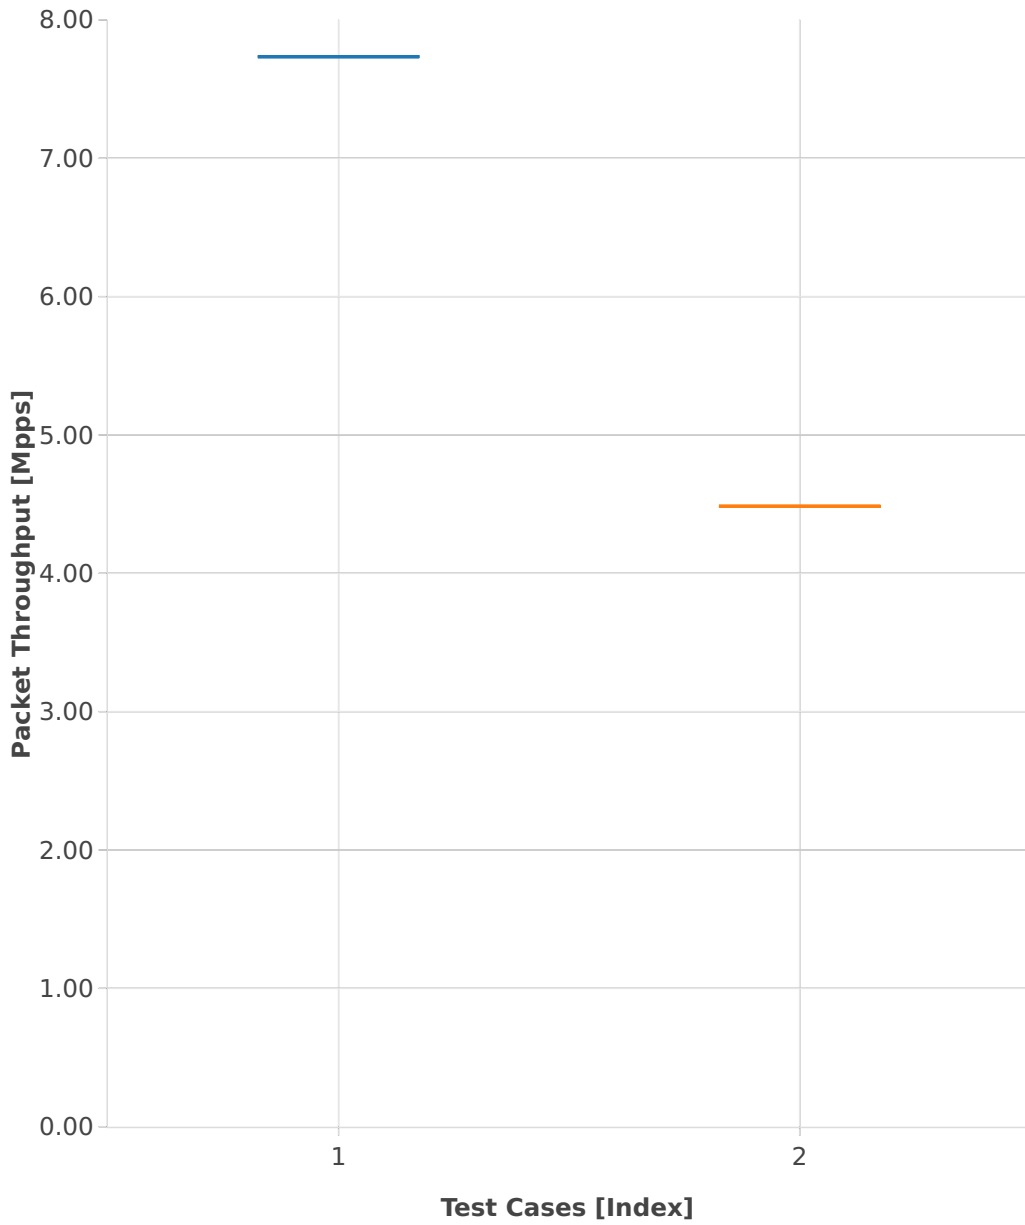

Throughput: vhost-ip4-3n-hsw-x710-64b-2t2c-base_and_scale-pdr

- 1. (01 run) ethip4-ip4base-eth-2vhostvr1024-1vm
- 2. (01 run) ethip4-ip4base-eth-4vhostvr1024-2vm