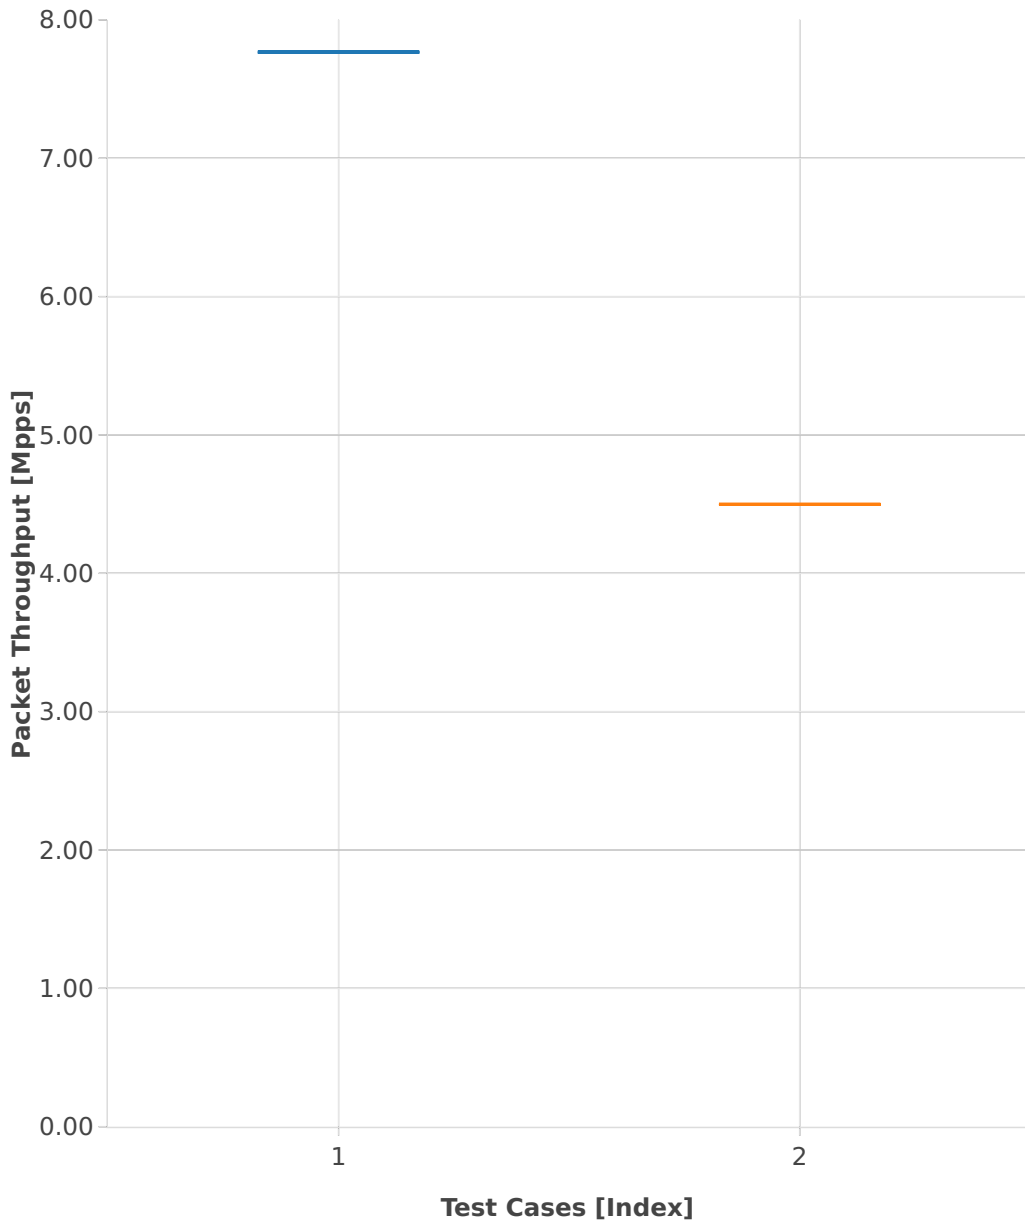

Throughput: vhost-ip4-3n-hsw-x520-64b-2t2c-base_and_scale-pdr

- 1. (01 run) ethip4-ip4base-eth-2vhostvr1024-1vm
- 2. (01 run) ethip4-ip4base-eth-4vhostvr1024-2vm