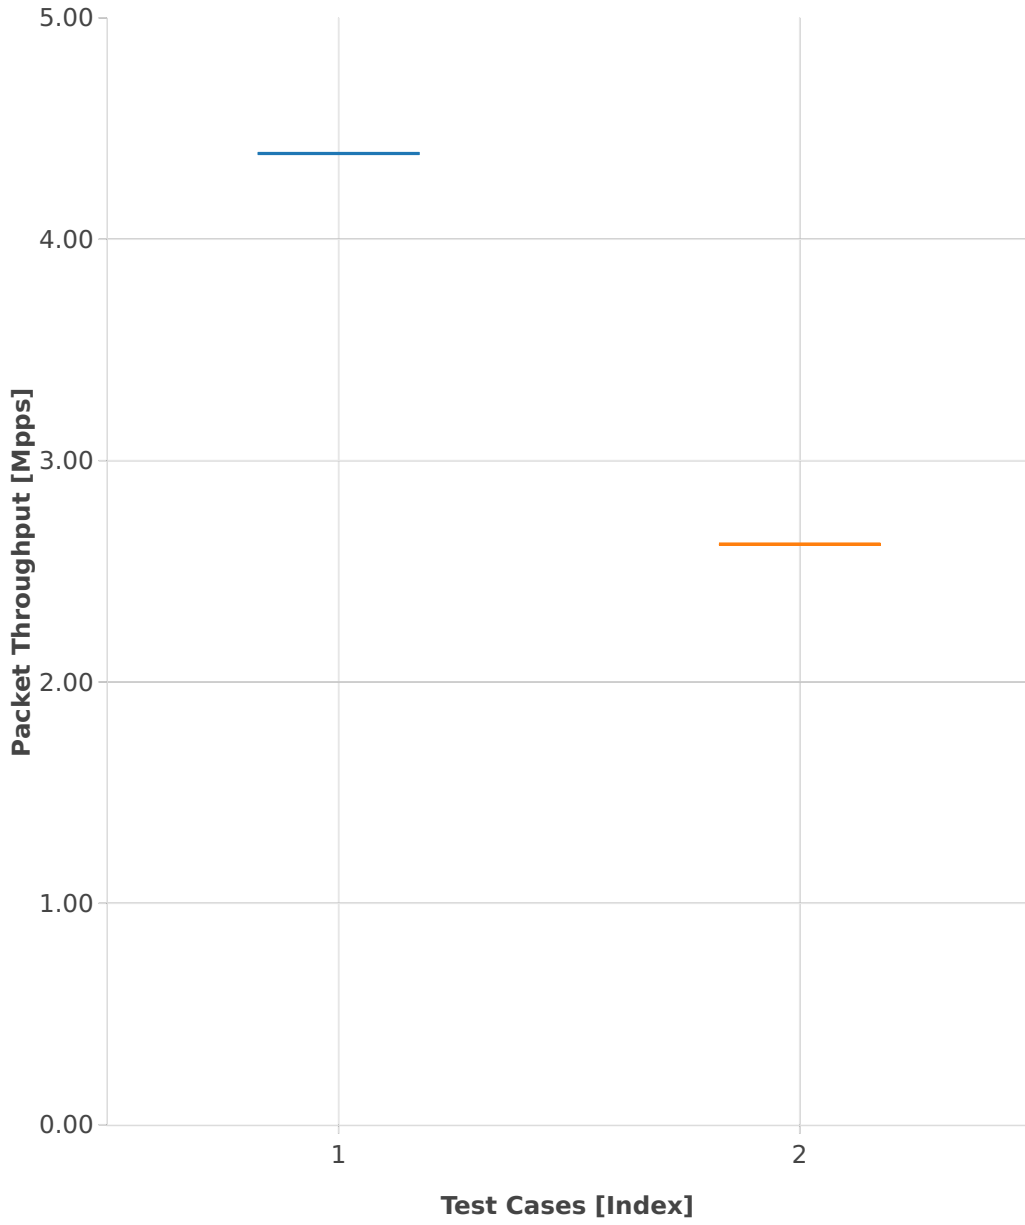

Throughput: vhost-ip4-3n-hsw-x520-64b-1t1c-base_and_scale-pdr

1. (01 run) ethip4-ip4base-eth-2vhostvr1024-1vm

2. (01 run) ethip4-ip4base-eth-4vhostvr1024-2vm