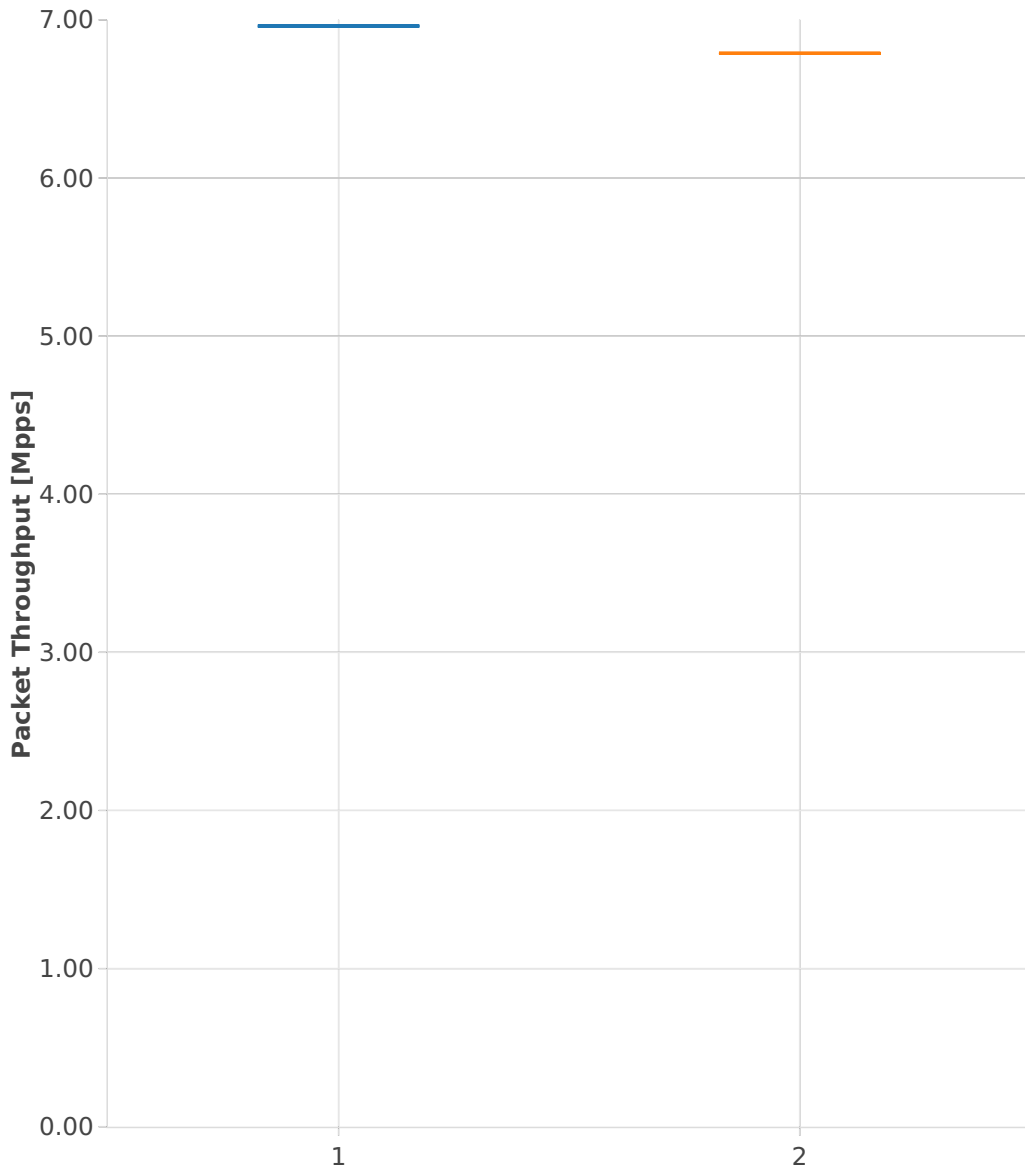

Throughput: vhost-ip4-2n-skx-xxv710-64b-4t2c-base_and_scale-pdr

- 1. (01 run) ethip4-ip4base-eth-2vhostvr1024-1vm
- 2. (01 run) ethip4-ip4base-eth-4vhostvr1024-2vm