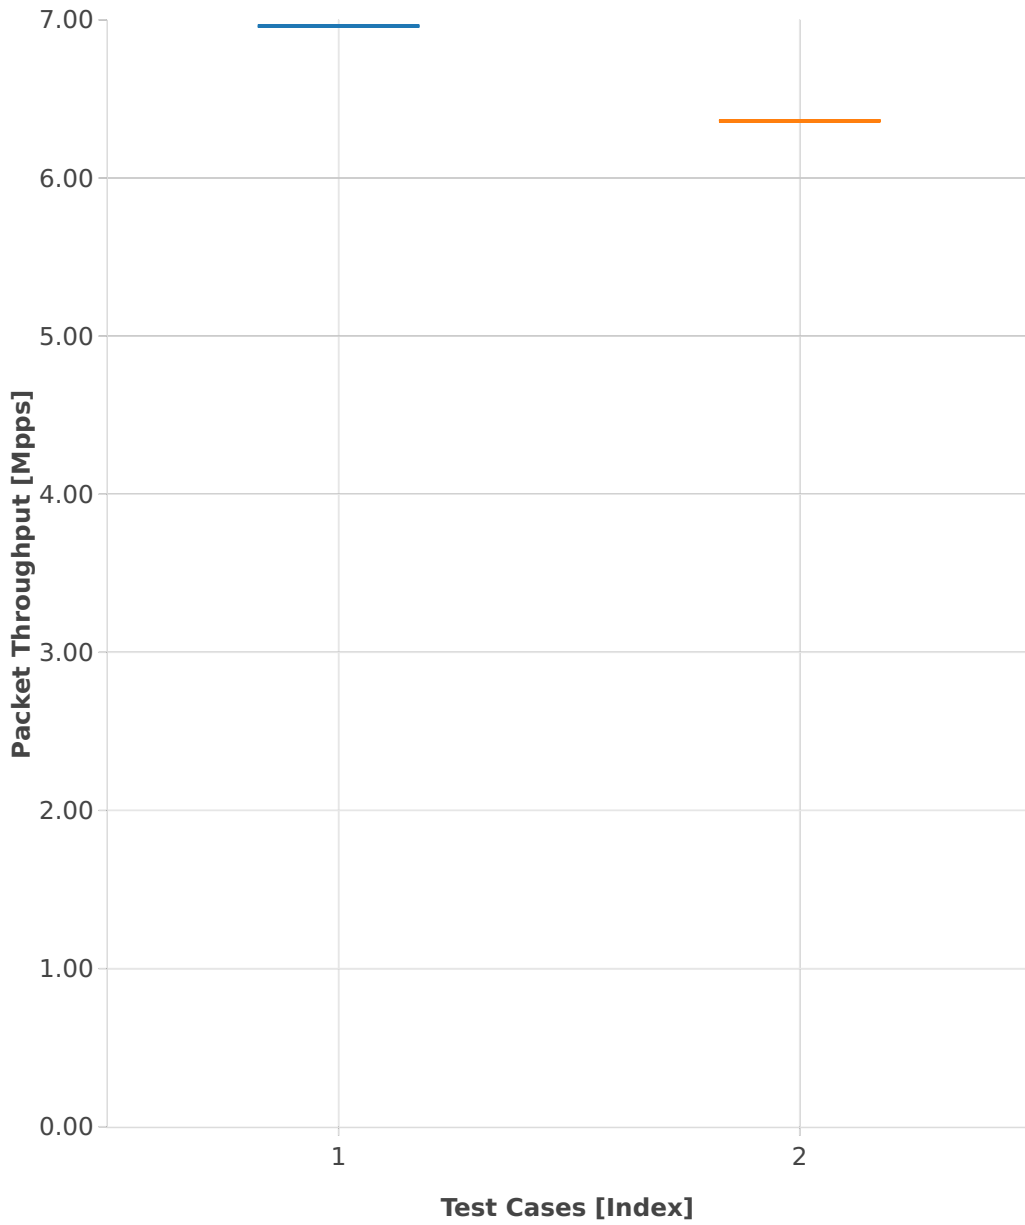

Throughput: vhost-ip4-2n-skx-xxv710-64b-4t2c-base_and_scale-ndr

- 1. (01 run) ethip4-ip4base-eth-2vhostvr1024-1vm
- 2. (01 run) ethip4-ip4base-eth-4vhostvr1024-2vm