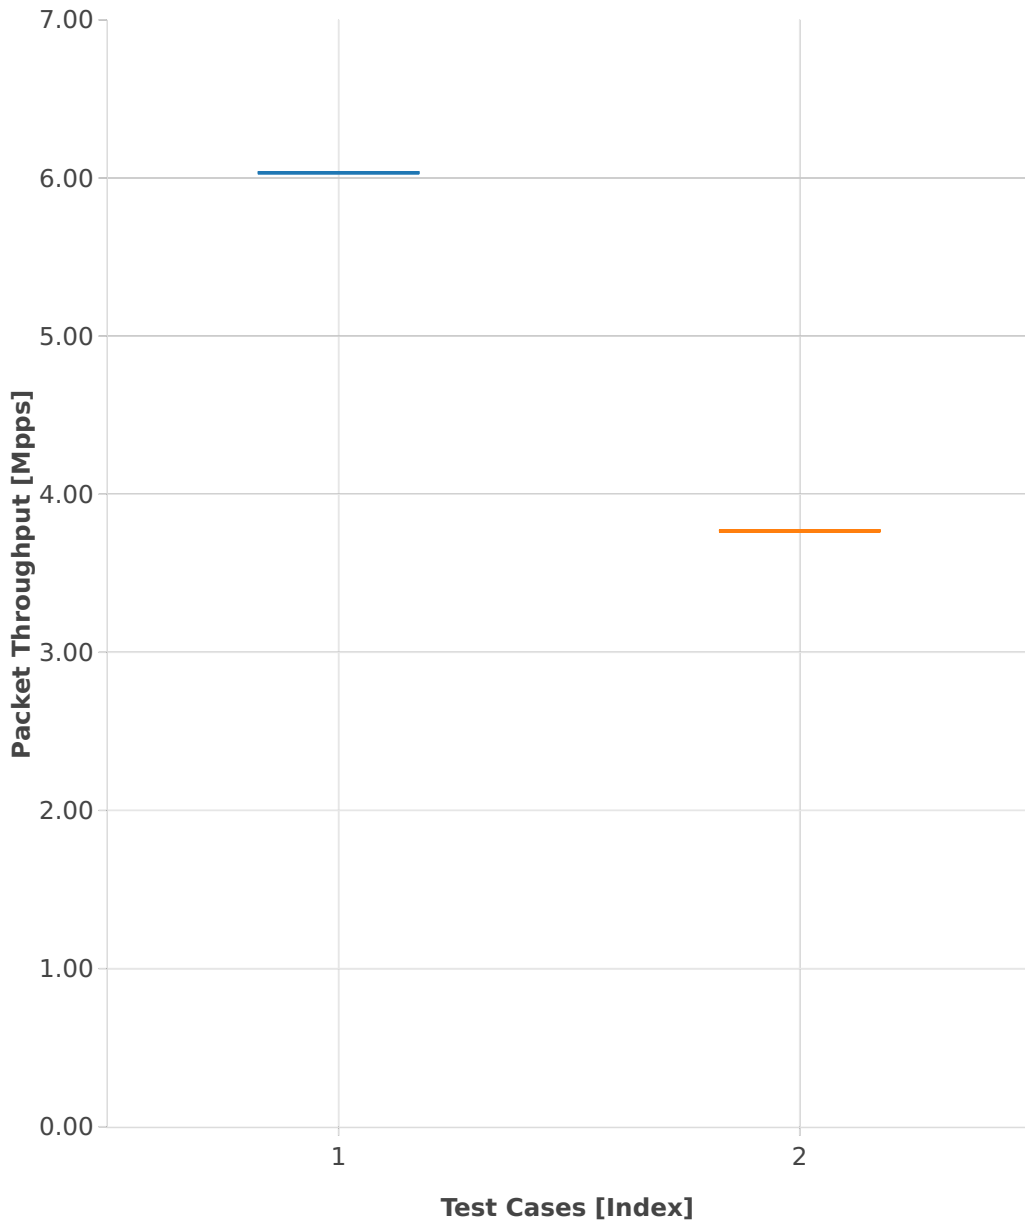

Throughput: vhost-ip4-2n-skx-xxv710-64b-2t1c-base_and_scale-pdr

- 1. (01 run) ethip4-ip4base-eth-2vhostvr1024-1vm
- 2. (01 run) ethip4-ip4base-eth-4vhostvr1024-2vm