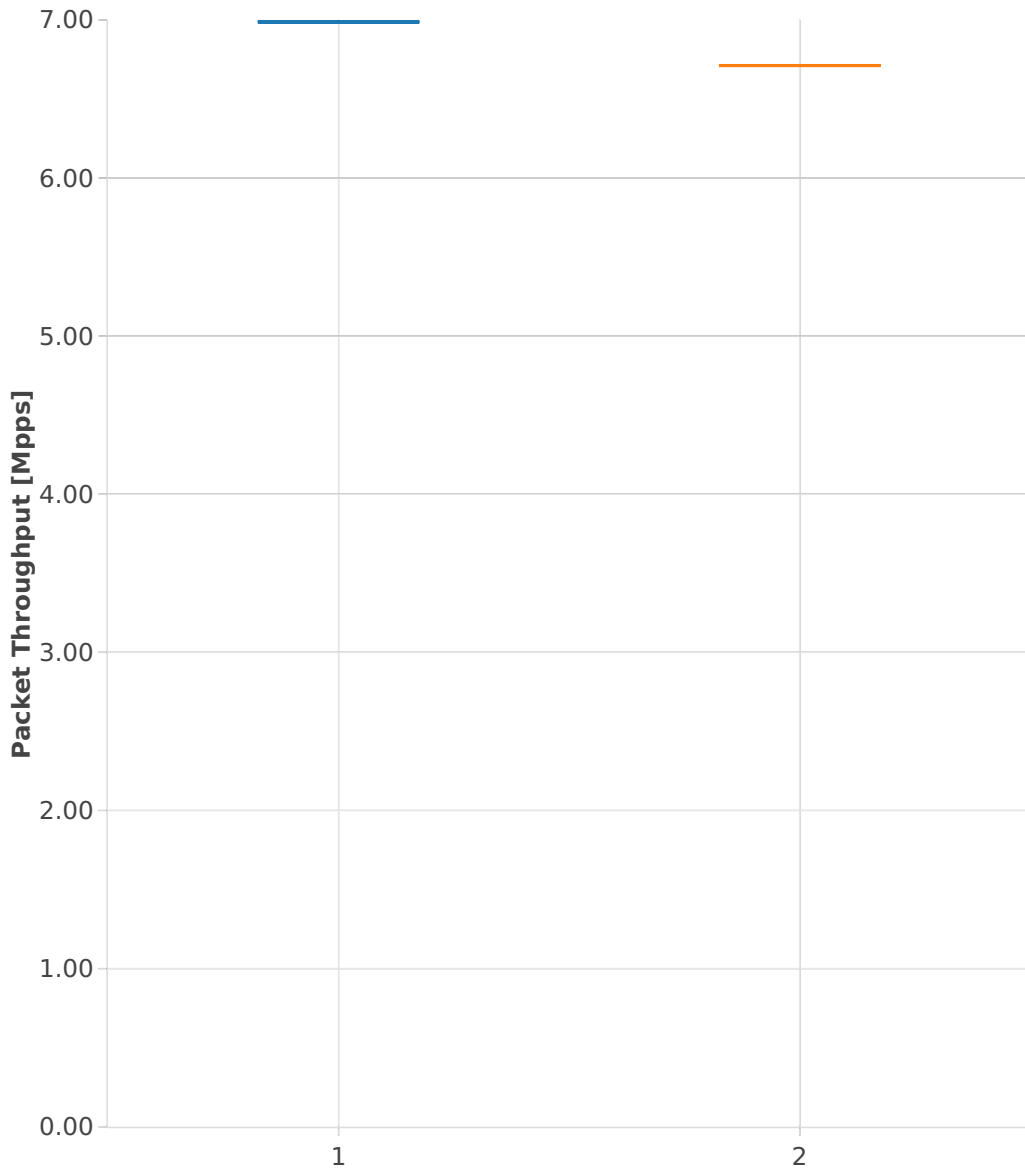

Throughput: vhost-ip4-2n-skx-x710-64b-4t2c-base_and_scale-pdr

- 1. (01 run) ethip4-ip4base-eth-2vhostvr1024-1vm
- 2. (01 run) ethip4-ip4base-eth-4vhostvr1024-2vm