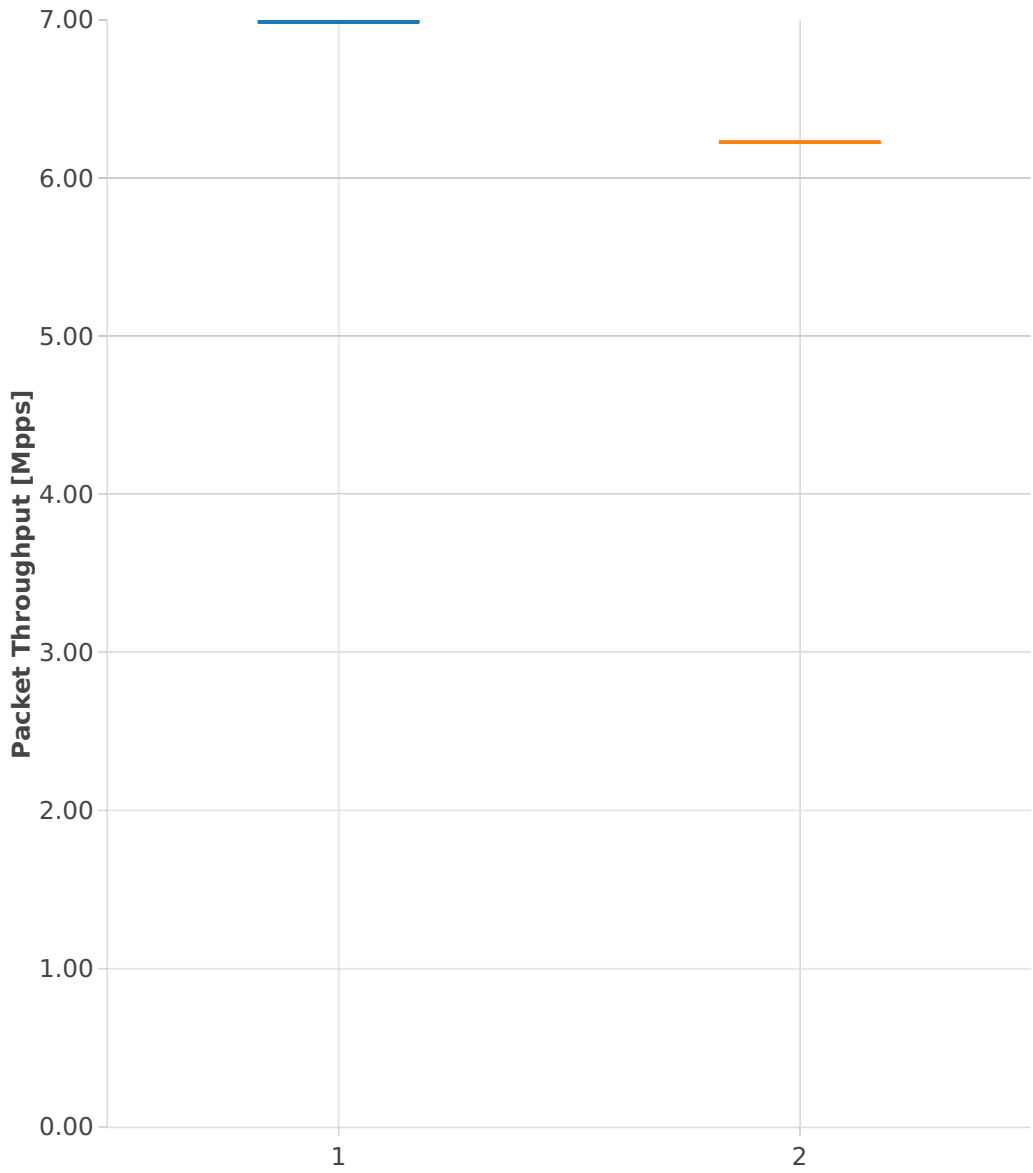

Throughput: vhost-ip4-2n-skx-x710-64b-4t2c-base_and_scale-ndr

- 1. (01 run) ethip4-ip4base-eth-2vhostvr1024-1vm
- 2. (01 run) ethip4-ip4base-eth-4vhostvr1024-2vm