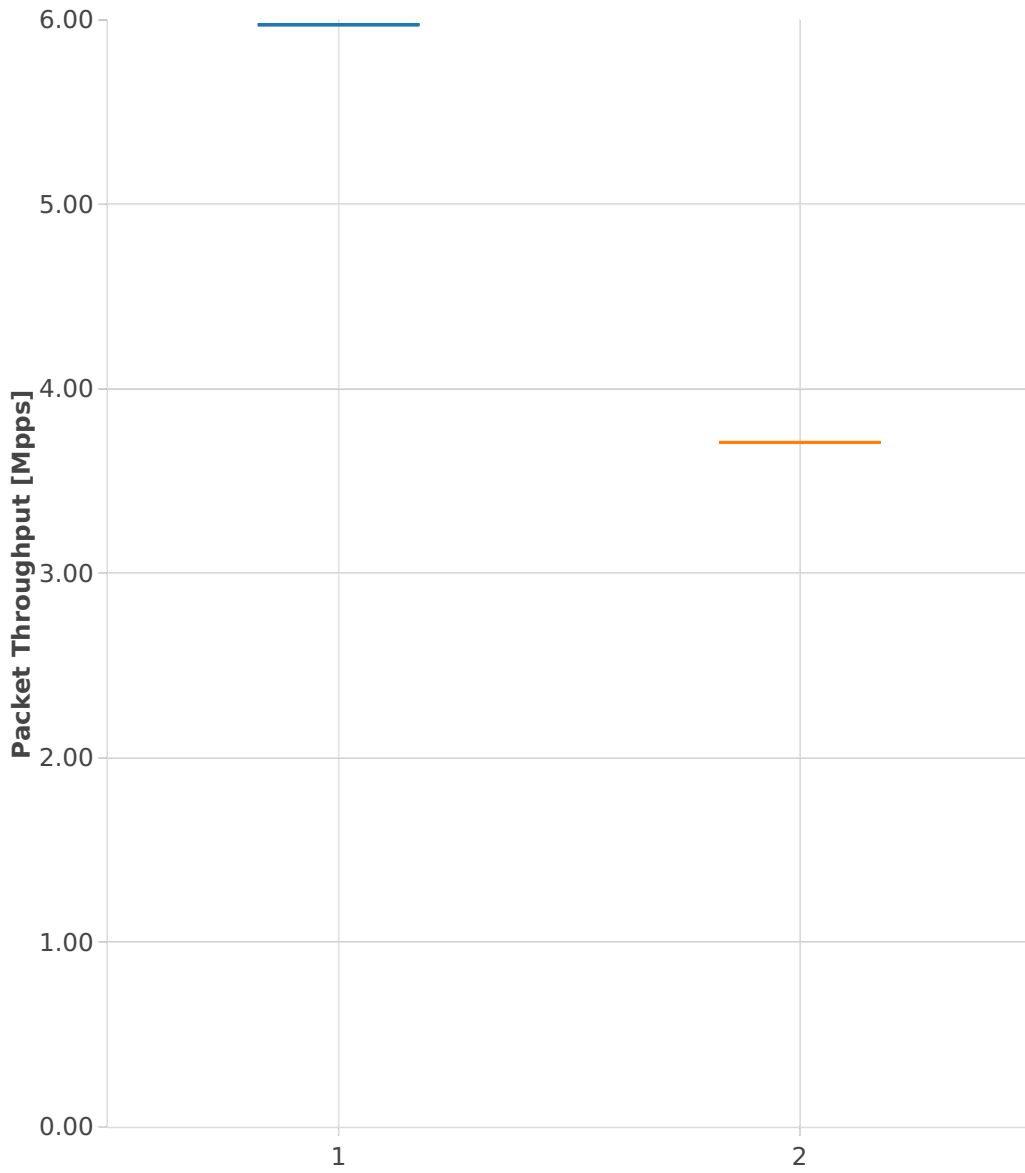

Throughput: vhost-ip4-2n-skx-x710-64b-2t1c-base_and_scale-pdr

- 1. (01 run) ethip4-ip4base-eth-2vhostvr1024-1vm
- 2. (01 run) ethip4-ip4base-eth-4vhostvr1024-2vm