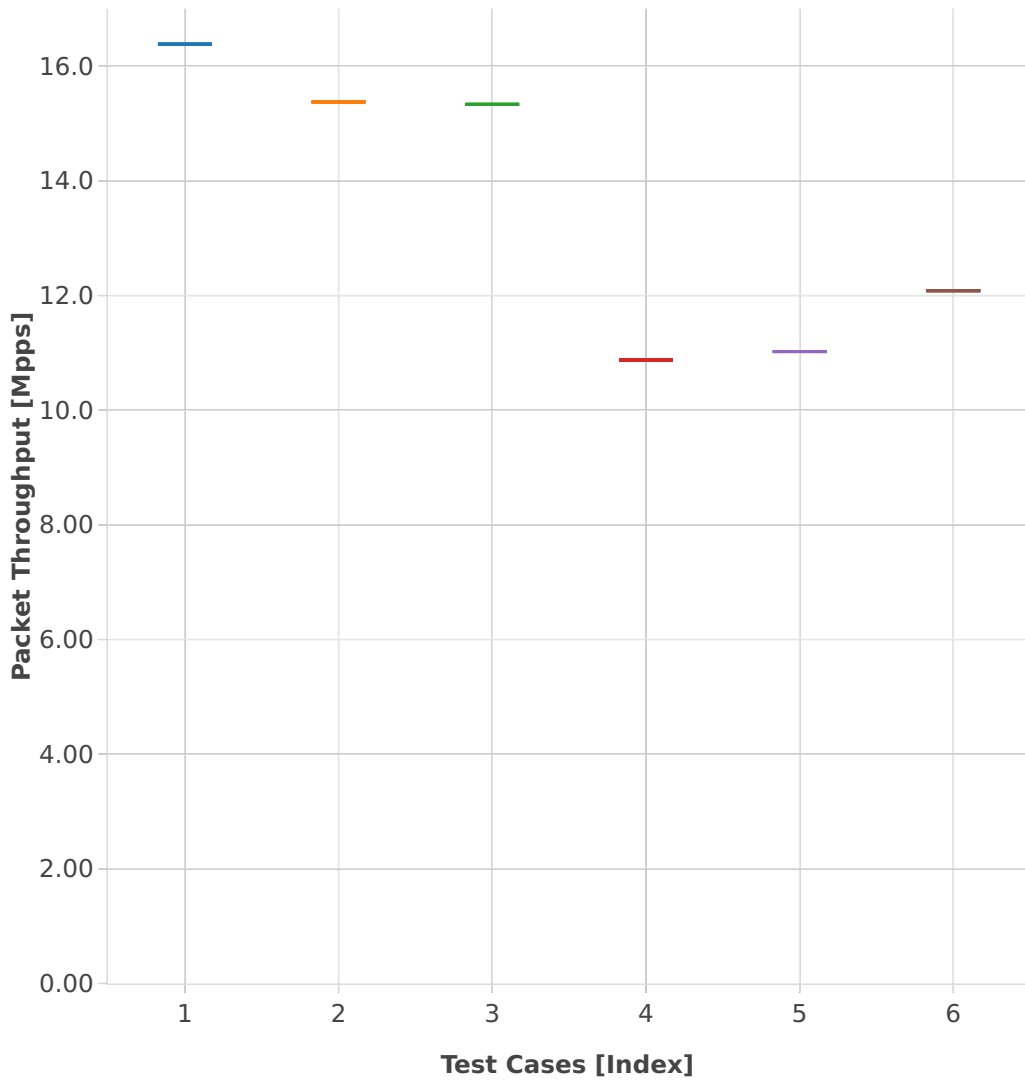

# Throughput: memif-3n-skx-x710-64b-4t2c-base\_and\_features-pdr

- 1. (01 run) eth-l2xcbase-eth-1memif-1dcr
- 2. (01 run) eth-l2xcbase-eth-2memif-1lxc
- 3. (01 run) eth-l2xcbase-eth-2memif-1dcr
- 4. (01 run) dot1q-l2bdbasemaclrn-eth-2memif-1dcr
- 5. (01 run) eth-l2bdbasemaclrn-eth-2memif-1lxc
- 6. (01 run) ethip4-ip4base-eth-2memif-1dcr