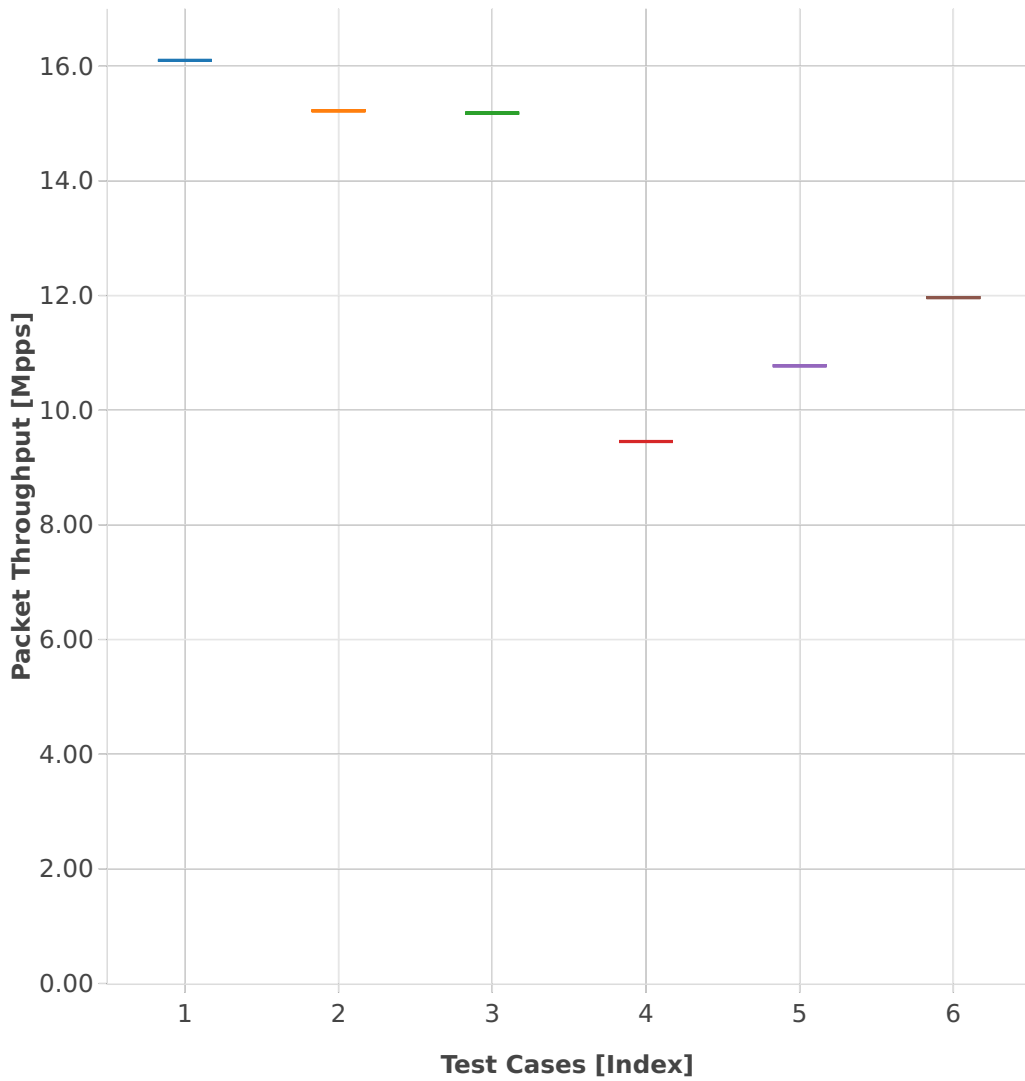

Throughput: memif-3n-skx-x710-64b-4t2c-base_and_features-ndr

- 1. (01 run) eth-l2xcbase-eth-1memif-1dcr
- 2. (01 run) eth-l2xcbase-eth-2memif-1lxc
- 3. (01 run) eth-l2xcbase-eth-2memif-1dcr
- 4. (01 run) dot1q-l2bdbasemaclrn-eth-2memif-1dcr
- 5. (01 run) eth-l2bdbasemaclrn-eth-2memif-1lxc
- 6. (01 run) ethip4-ip4base-eth-2memif-1dcr