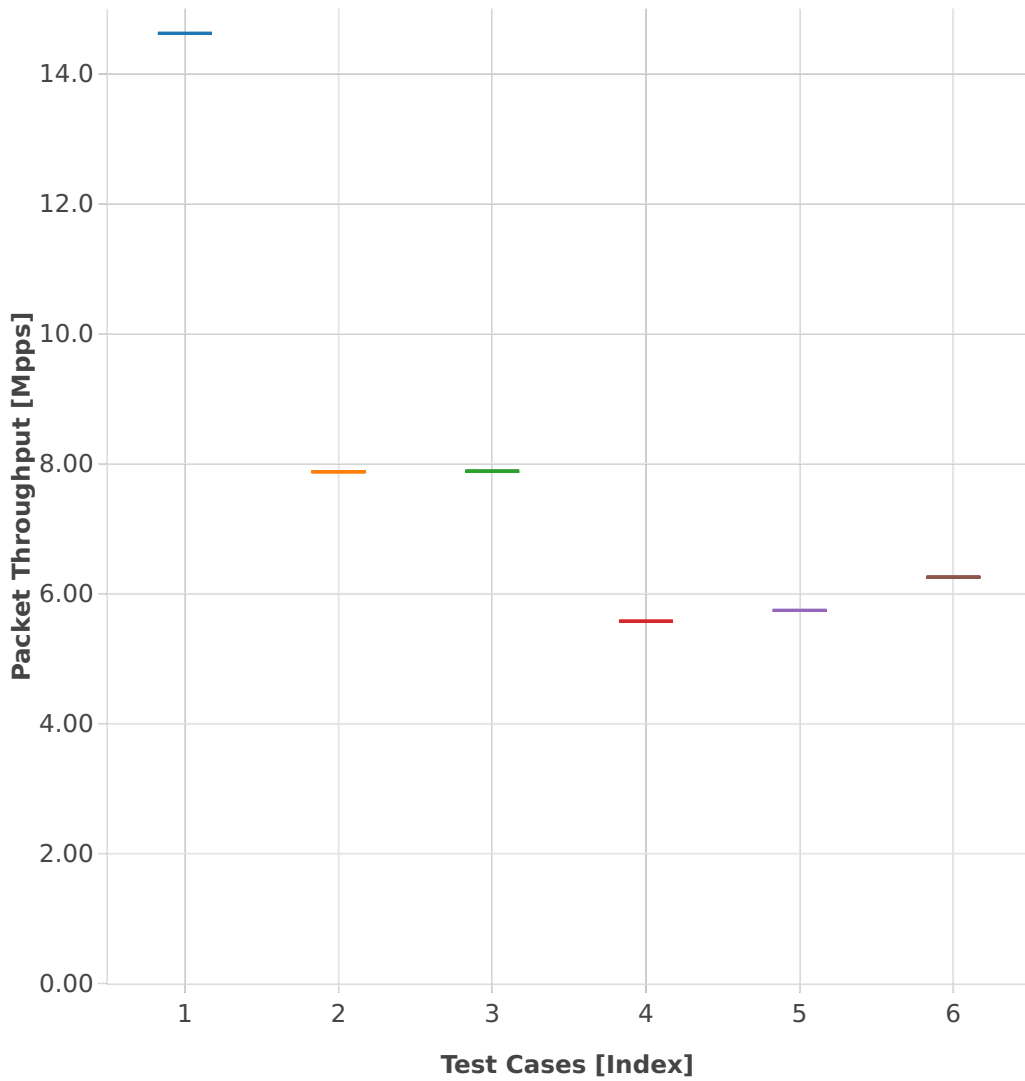

Throughput: memif-3n-skx-x710-64b-2t1c-base_and_features-pdr

- 1. (01 run) eth-l2xcbase-eth-1memif-1dcr
- 2. (01 run) eth-l2xcbase-eth-2memif-1lxc
- 3. (01 run) eth-l2xcbase-eth-2memif-1dcr
- 4. (01 run) dot1q-l2bdbasemaclrn-eth-2memif-1dcr
- 5. (01 run) eth-l2bdbasemaclrn-eth-2memif-1lxc
- 6. (01 run) ethip4-ip4base-eth-2memif-1dcr