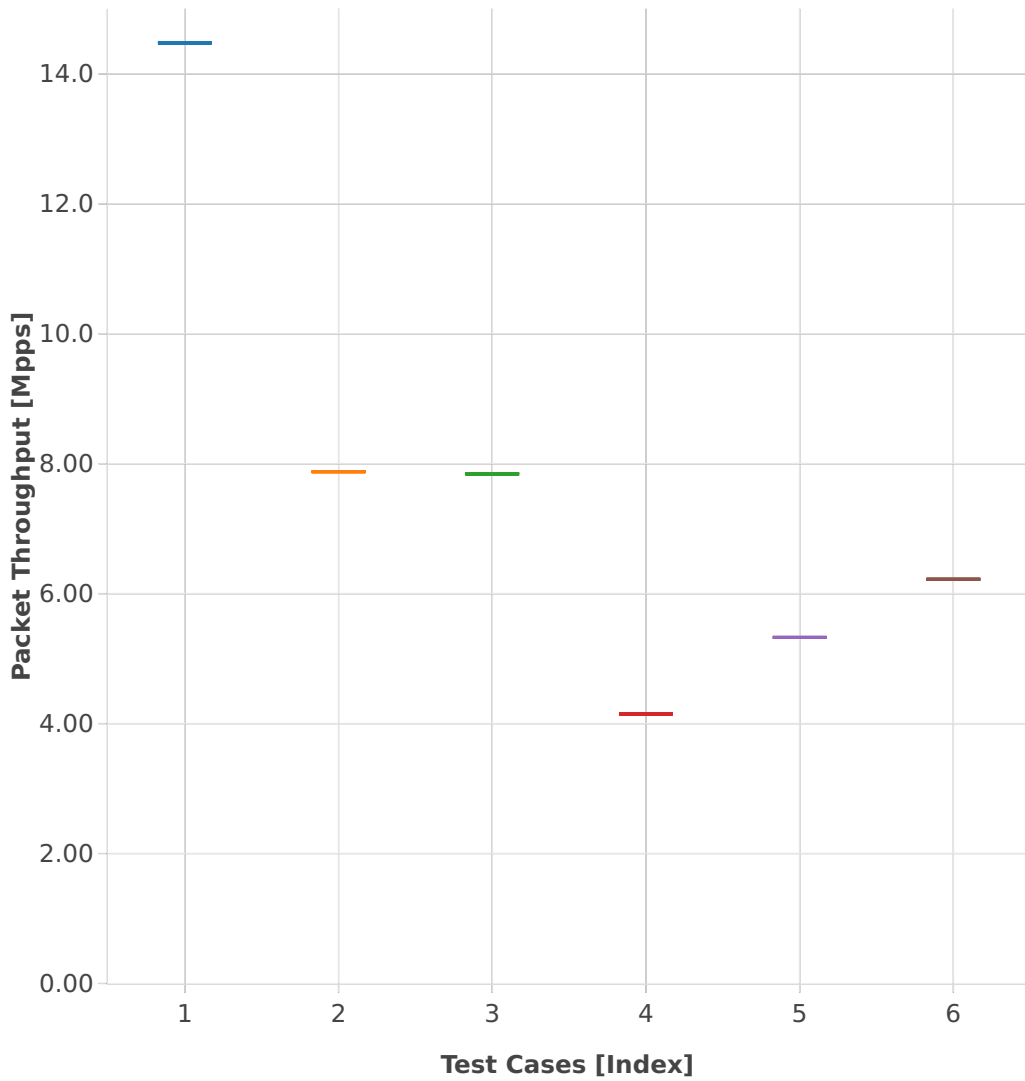

Throughput: memif-3n-skx-x710-64b-2t1c-base_and_features-ndr

- 1. (01 run) eth-l2xcbase-eth-1memif-1dcr
- 2. (01 run) eth-l2xcbase-eth-2memif-1lxc
- 3. (01 run) eth-l2xcbase-eth-2memif-1dcr
- 4. (01 run) dot1q-l2bdbasemaclrn-eth-2memif-1dcr
- 5. (01 run) eth-l2bdbasemaclrn-eth-2memif-1lxc
- 6. (01 run) ethip4-ip4base-eth-2memif-1dcr