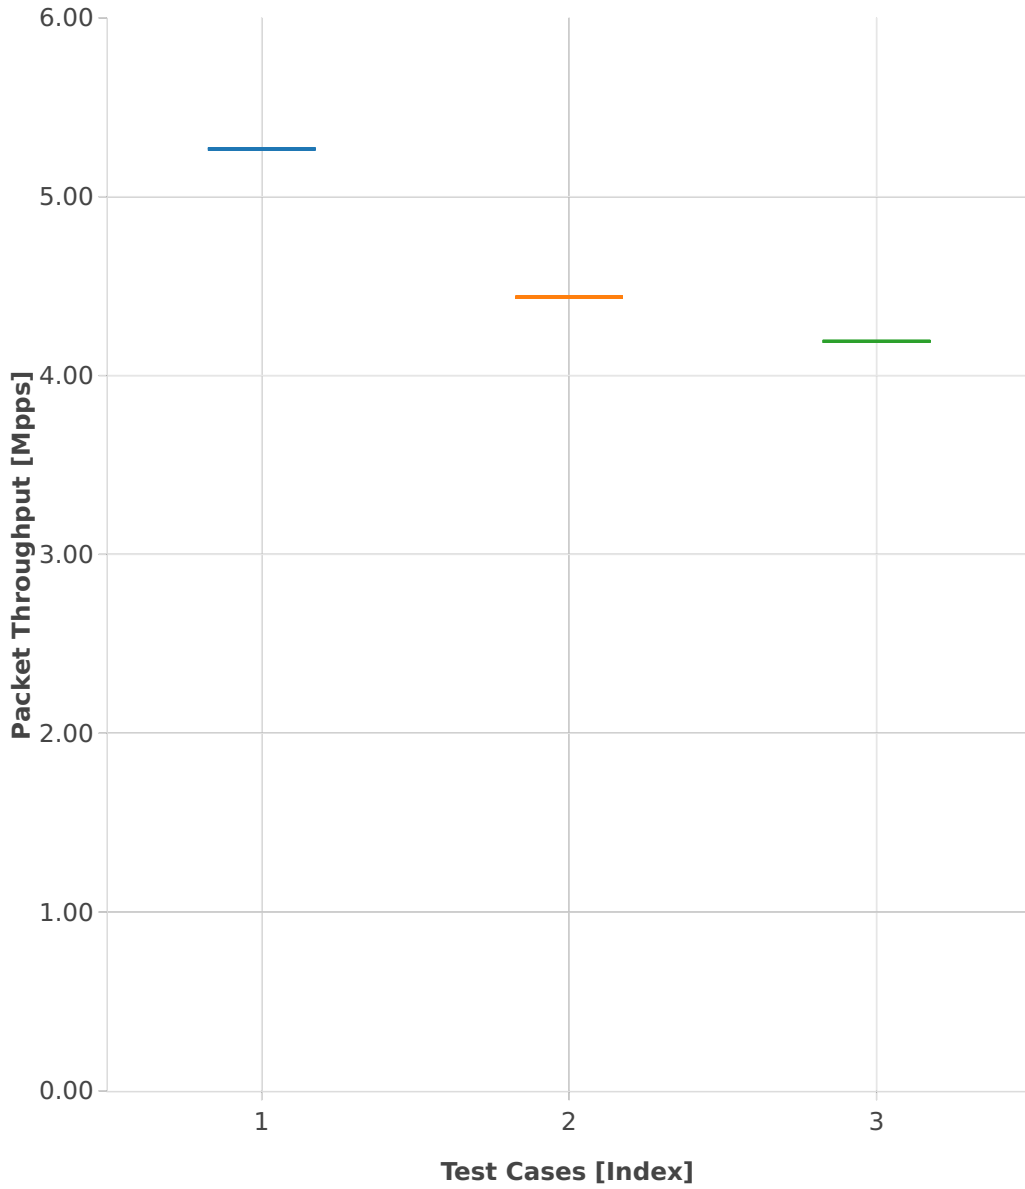

Throughput: memif-3n-hsw-xl710-64b-1t1c-base_and_features-pdr

- 1. (01 run) eth-l2xcbase-eth-2memif-1lxc
- 2. (01 run) eth-l2bdbasemaclrn-eth-2memif-1lxc
- 3. (01 run) ethip4-ip4base-eth-2memif-1dcr