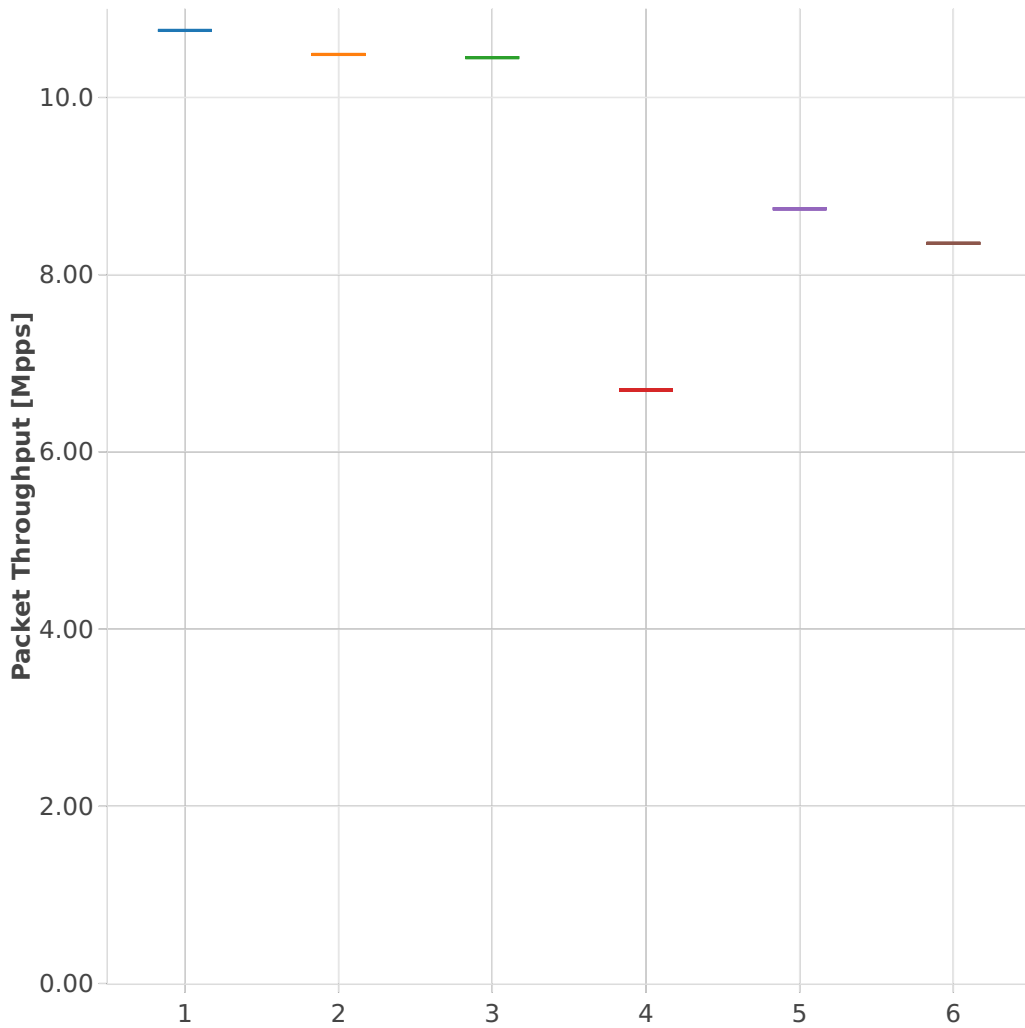

Throughput: memif-3n-hsw-x710-64b-2t2c-base_and_features-ndr

- Test Cases [Index]**
- 1. (01 run) eth-l2xcbase-eth-1memif-1dcr
 - 2. (01 run) eth-l2xcbase-eth-2memif-1lxc
 - 3. (01 run) eth-l2xcbase-eth-2memif-1dcr
 - 4. (01 run) dot1q-l2bdbasemaclrn-eth-2memif-1dcr
 - 5. (01 run) eth-l2bdbasemaclrn-eth-2memif-1lxc
 - 6. (01 run) ethip4-ip4base-eth-2memif-1dcr