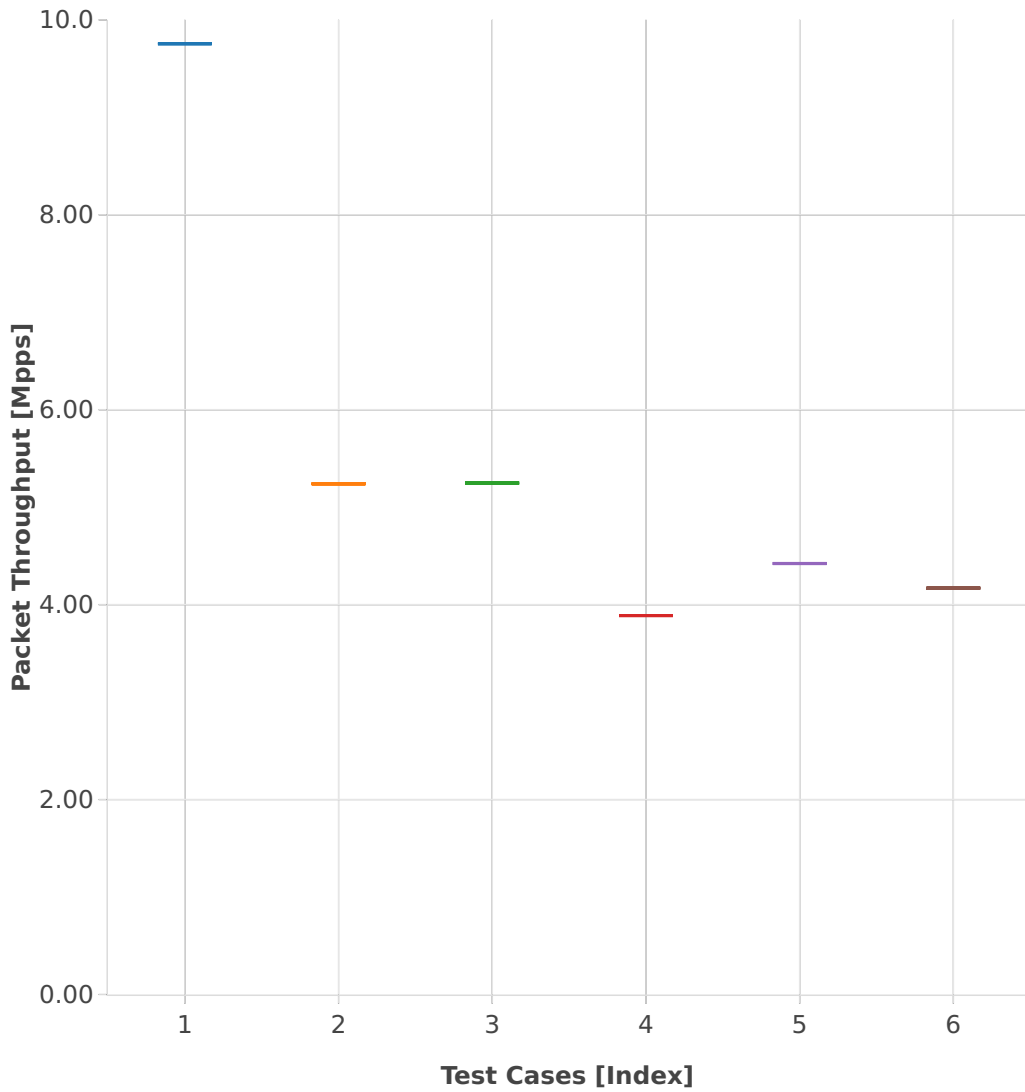

Throughput: memif-3n-hsw-x710-64b-1t1c-base_and_features-pdr

- 1. (01 run) eth-l2xcbase-eth-1memif-1dcr
- 2. (01 run) eth-l2xcbase-eth-2memif-1lxc
- 3. (01 run) eth-l2xcbase-eth-2memif-1dcr
- 4. (01 run) dot1q-l2bdbasemaclrn-eth-2memif-1dcr
- 5. (01 run) eth-l2bdbasemaclrn-eth-2memif-1lxc
- 6. (01 run) ethip4-ip4base-eth-2memif-1dcr