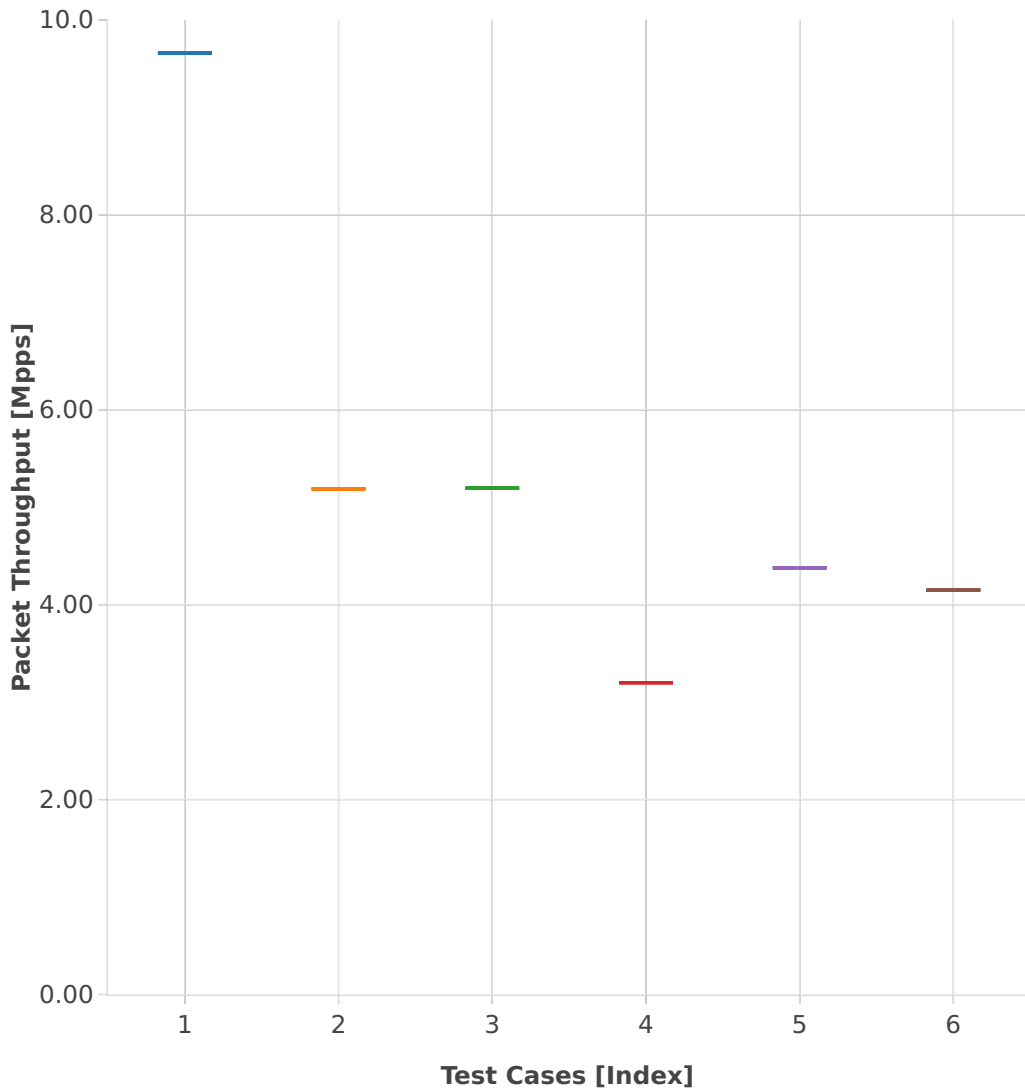

# Throughput: memif-3n-hsw-x710-64b-1t1c-base\_and\_features-ndr

- 1. (01 run) eth-l2xcbase-eth-1memif-1dcr
- 2. (01 run) eth-l2xcbase-eth-2memif-1lxc
- 3. (01 run) eth-l2xcbase-eth-2memif-1dcr
- 4. (01 run) dot1q-l2bdbasemaclrn-eth-2memif-1dcr
- 5. (01 run) eth-l2bdbasemaclrn-eth-2memif-1lxc
- 6. (01 run) ethip4-ip4base-eth-2memif-1dcr