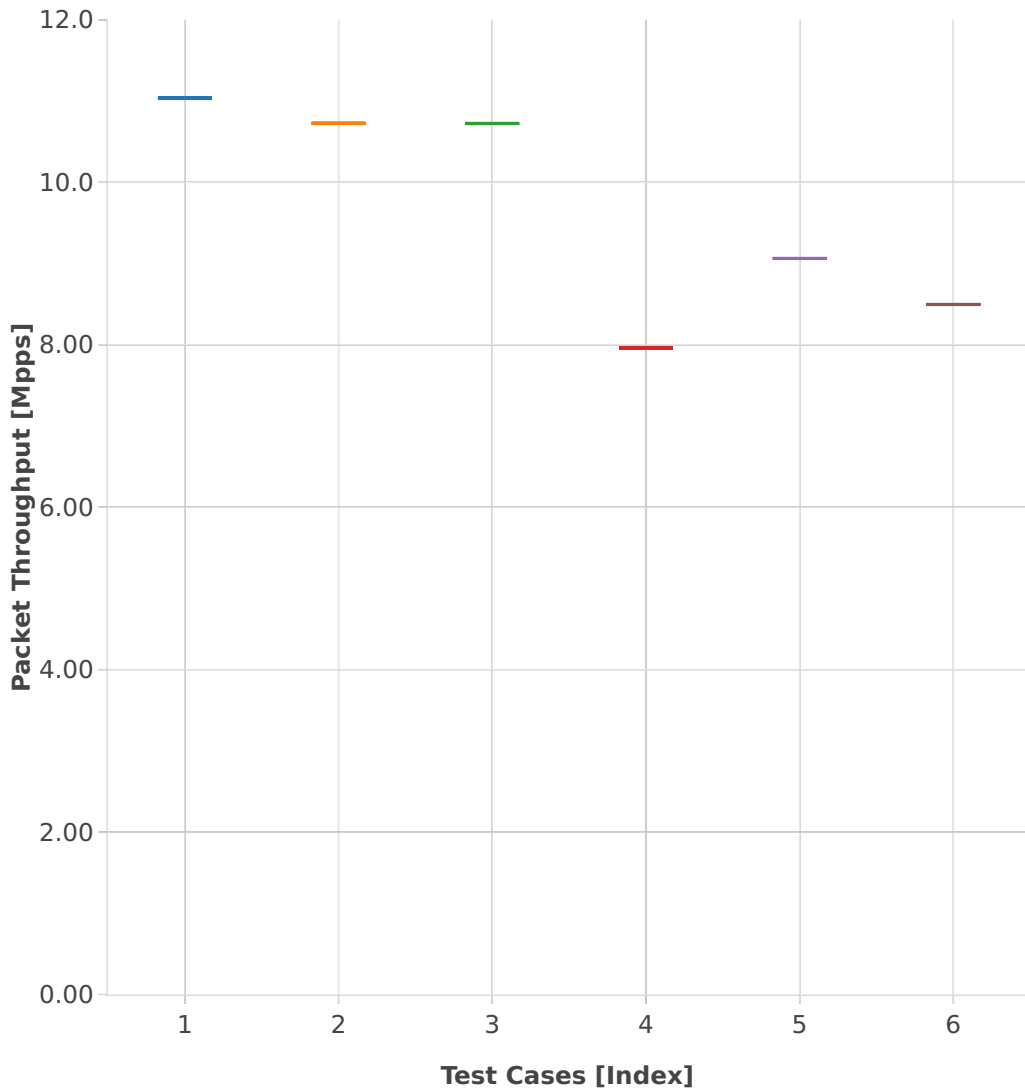

Throughput: memif-3n-hsw-x520-64b-2t2c-base_and_features-pdr

- 1. (01 run) eth-l2xcbase-eth-1memif-1dcr
- 2. (01 run) eth-l2xcbase-eth-2memif-1dcr
- 3. (01 run) eth-l2xcbase-eth-2memif-1lxc
- 4. (01 run) dot1q-l2bdbasemaclrn-eth-2memif-1dcr
- 5. (01 run) eth-l2bdbasemaclrn-eth-2memif-1lxc
- 6. (01 run) ethip4-ip4base-eth-2memif-1dcr