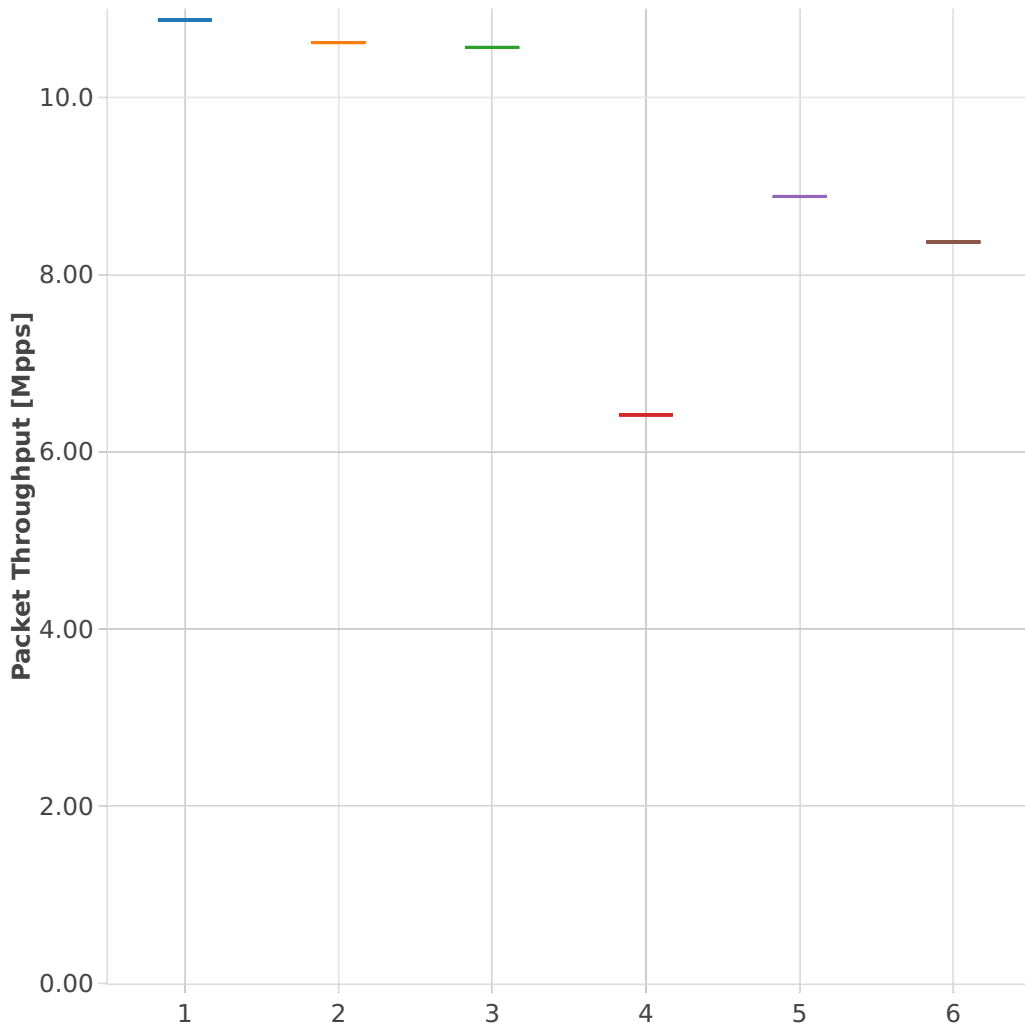

Throughput: memif-3n-hsw-x520-64b-2t2c-base_and_features-ndr

- Test Cases [Index]**
- 1. (01 run) eth-l2xcbase-eth-1memif-1dcr
 - 2. (01 run) eth-l2xcbase-eth-2memif-1dcr
 - 3. (01 run) eth-l2xcbase-eth-2memif-1lxc
 - 4. (01 run) dot1q-l2bdbasemaclrn-eth-2memif-1dcr
 - 5. (01 run) eth-l2bdbasemaclrn-eth-2memif-1lxc
 - 6. (01 run) ethip4-ip4base-eth-2memif-1dcr