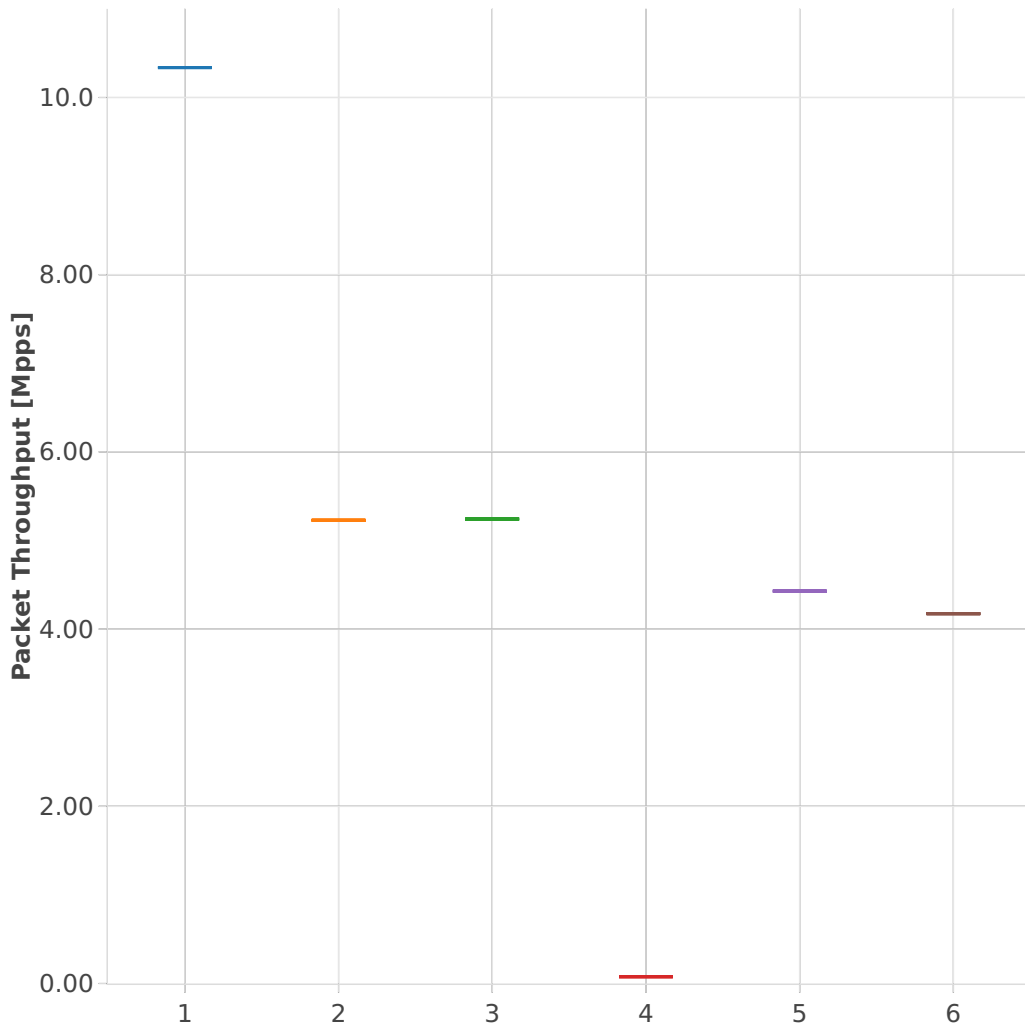

Throughput: memif-3n-hsw-x520-64b-1t1c-base_and_features-ndr

Test Cases [Index]

- 1. (01 run) eth-l2xcbase-eth-1memif-1dcr
- 2. (01 run) eth-l2xcbase-eth-2memif-1dcr
- 3. (01 run) eth-l2xcbase-eth-2memif-1lxc
- 4. (01 run) dot1q-l2bdbasemaclrn-eth-2memif-1dcr
- 5. (01 run) eth-l2bdbasemaclrn-eth-2memif-1lxc
- 6. (01 run) ethip4-ip4base-eth-2memif-1dcr