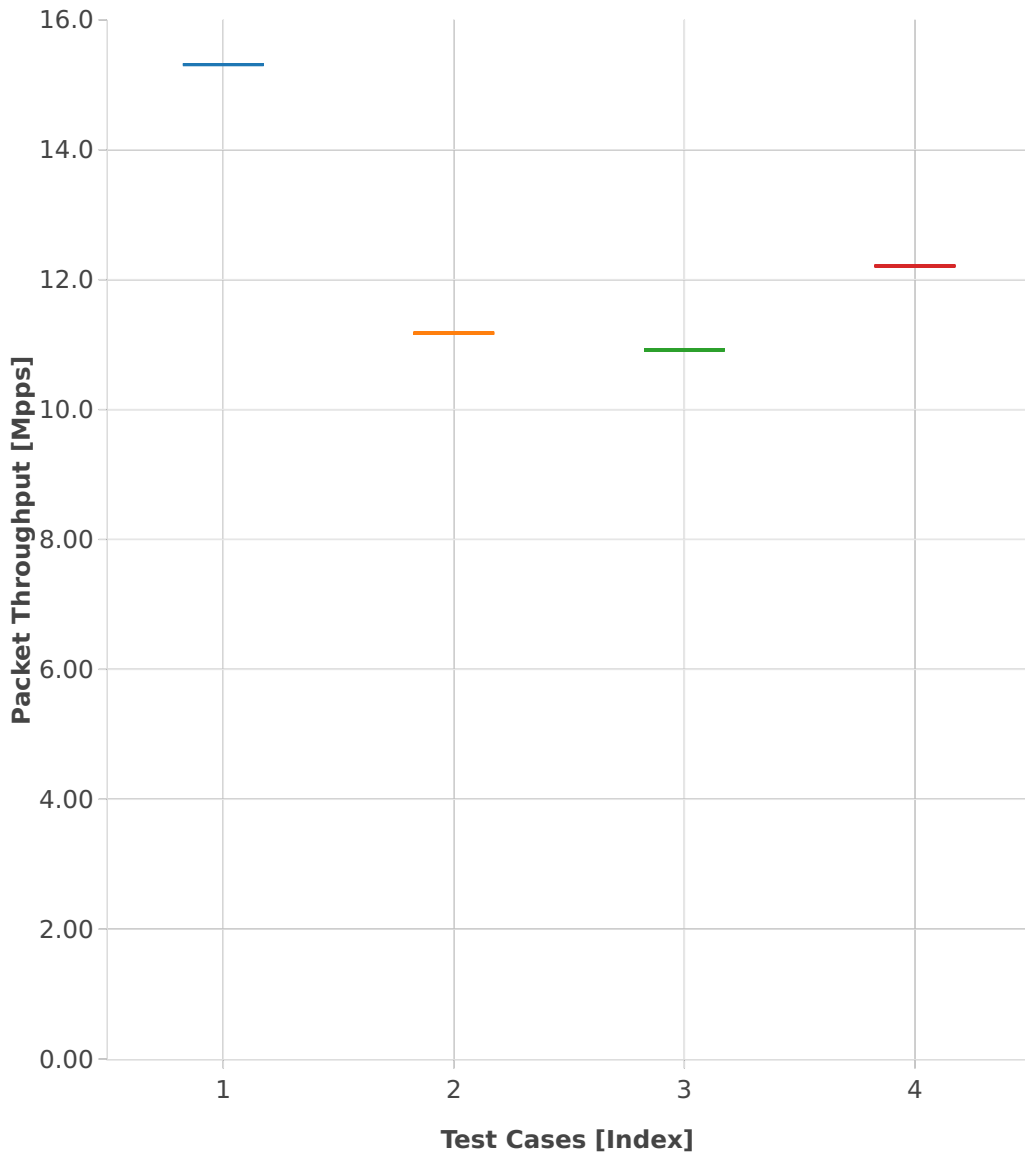

Throughput: memif-2n-skx-xxv710-64b-4t2c-base_and_features-pdr

- 1. (01 run) eth-l2xcbase-eth-2memif-1dcr
- 2. (01 run) eth-l2bdbasemaclrn-eth-2memif-1dcr
- 3. (01 run) dot1q-l2bdbasemaclrn-eth-2memif-1dcr
- 4. (01 run) ethip4-ip4base-eth-2memif-1dcr