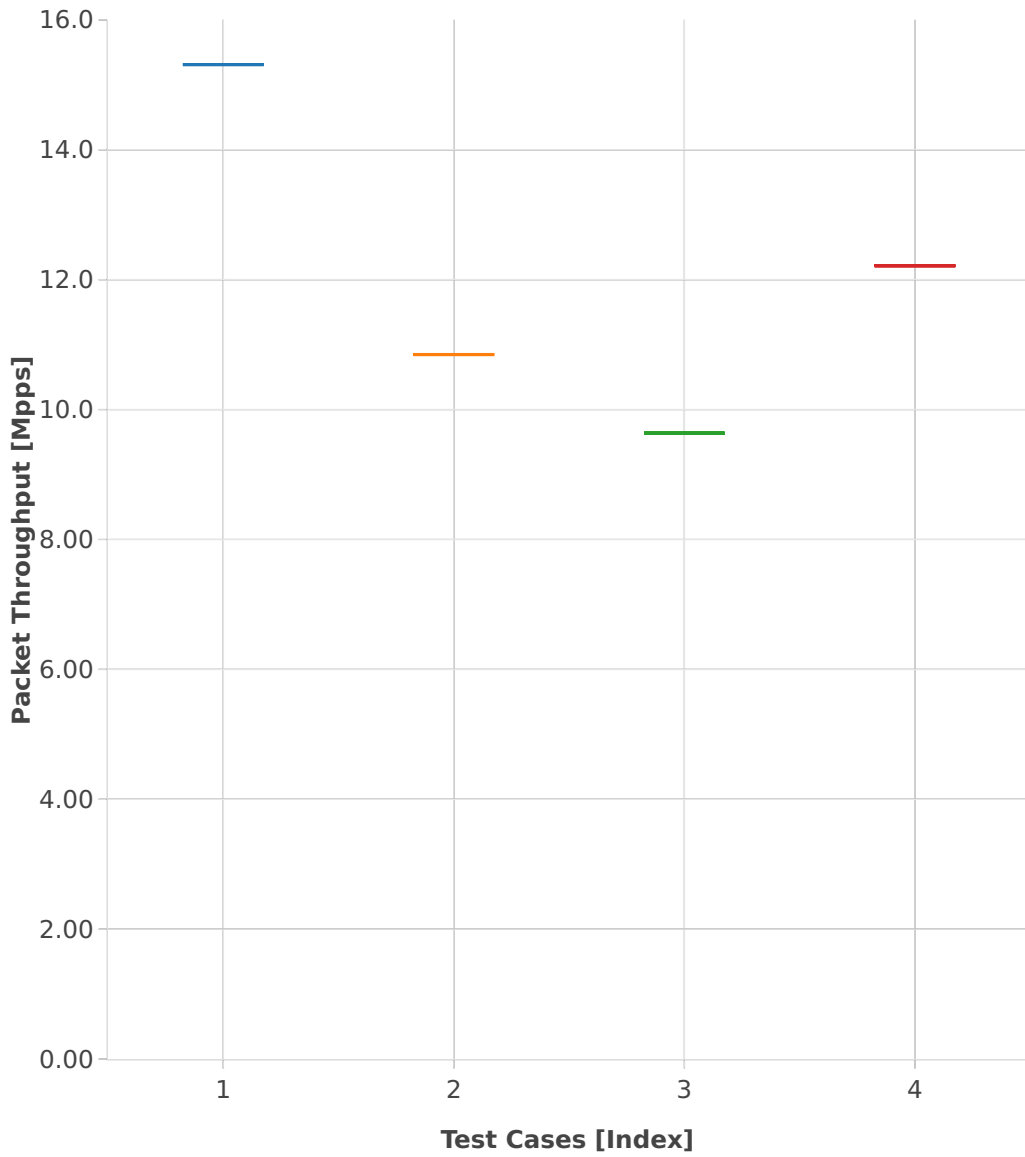

Throughput: memif-2n-skx-xxv710-64b-4t2c-base_and_features-ndr

- 1. (01 run) eth-l2xcbase-eth-2memif-1dcr
- 2. (01 run) eth-l2bdbasemaclrn-eth-2memif-1dcr
- 3. (01 run) dot1q-l2bdbasemaclrn-eth-2memif-1dcr
- 4. (01 run) ethip4-ip4base-eth-2memif-1dcr