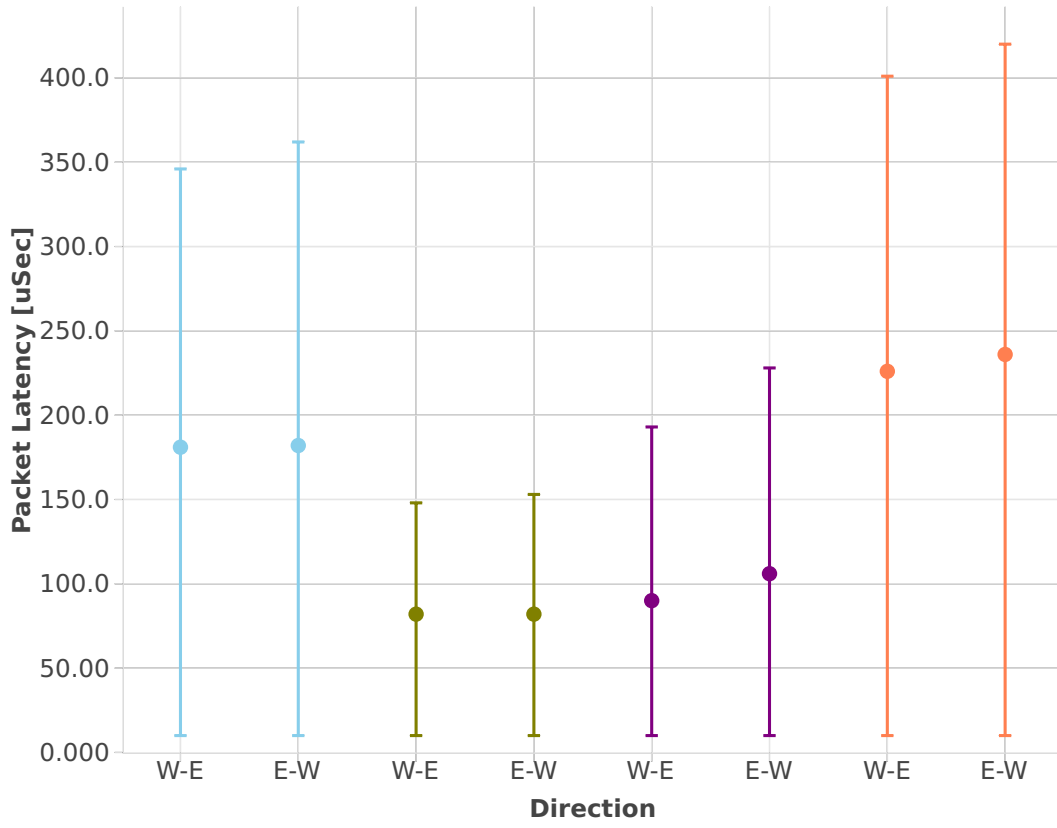

Latency: memif-2n-skx-xxv710-64b-4t2c-base_and_features-ndr

- eth-l2xcbase-eth-2memif-1dcr
- eth-l2bdbasemaclrn-eth-2memif-1dcr
- dot1q-l2bdbasemaclrn-eth-2memif-1dcr
- ethip4-ip4base-eth-2memif-1dcr