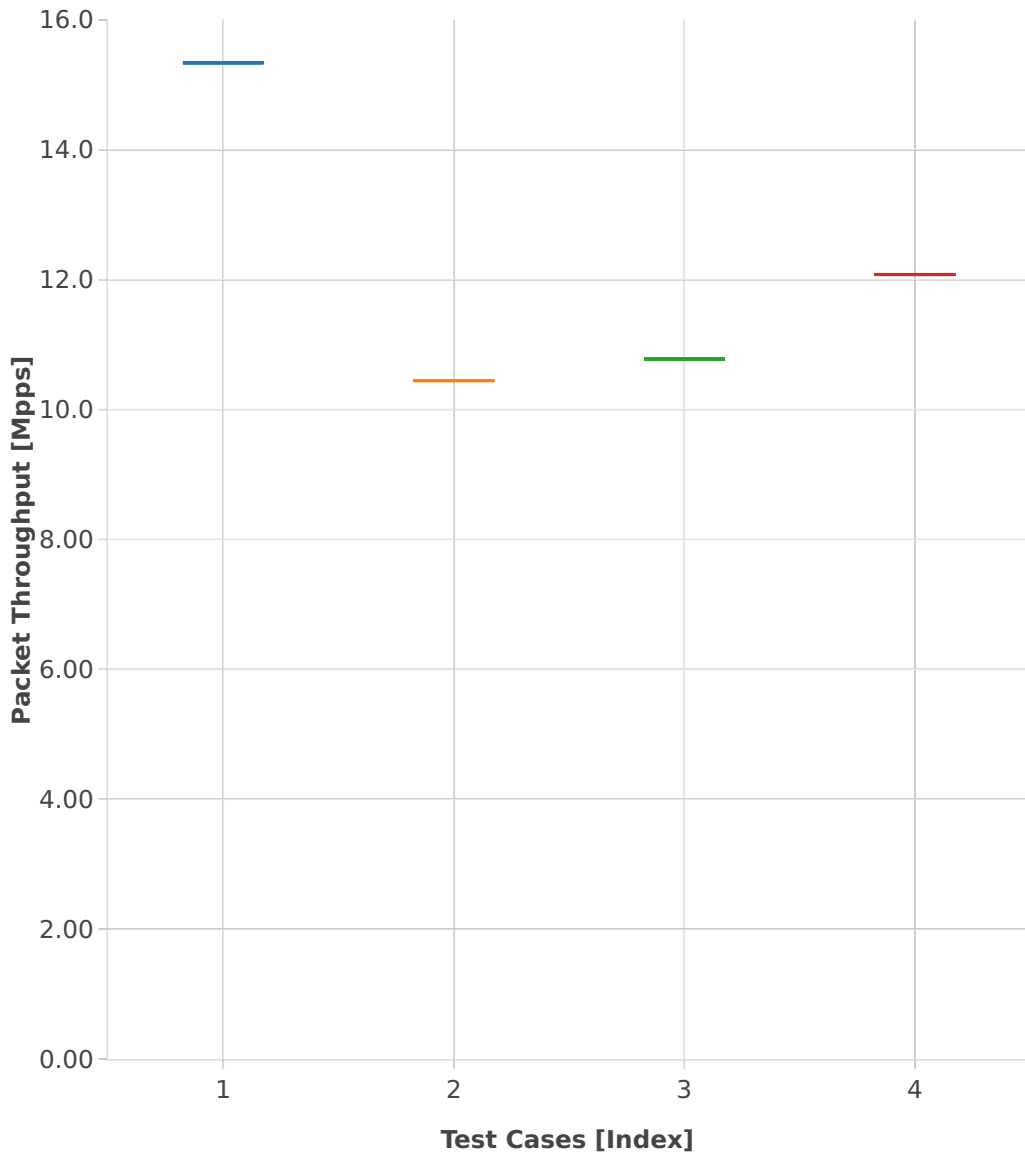

Throughput: memif-2n-skx-x710-64b-4t2c-base_and_features-ndr

- 1. (01 run) eth-l2xcbase-eth-2memif-1dcr
- 2. (01 run) dot1q-l2bdbasemaclrn-eth-2memif-1dcr
- 3. (01 run) eth-l2bdbasemaclrn-eth-2memif-1dcr
- 4. (01 run) ethip4-ip4base-eth-2memif-1dcr