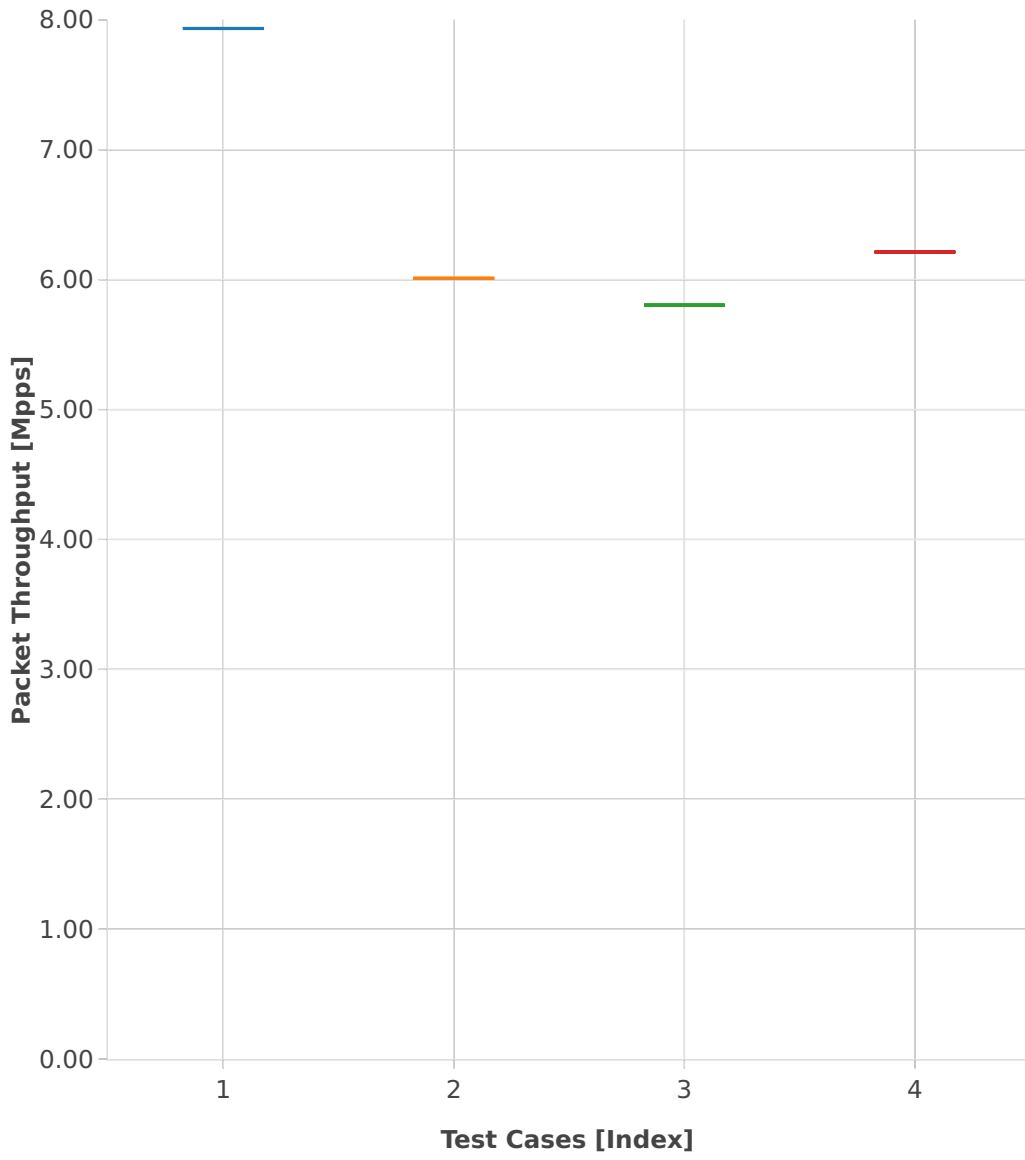

Throughput: memif-2n-skx-x710-64b-2t1c-base_and_features-pdr

- 1. (01 run) eth-l2xcbase-eth-2memif-1dcr
- 2. (01 run) dot1q-l2bdbasemaclrn-eth-2memif-1dcr
- 3. (01 run) eth-l2bdbasemaclrn-eth-2memif-1dcr
- 4. (01 run) ethip4-ip4base-eth-2memif-1dcr