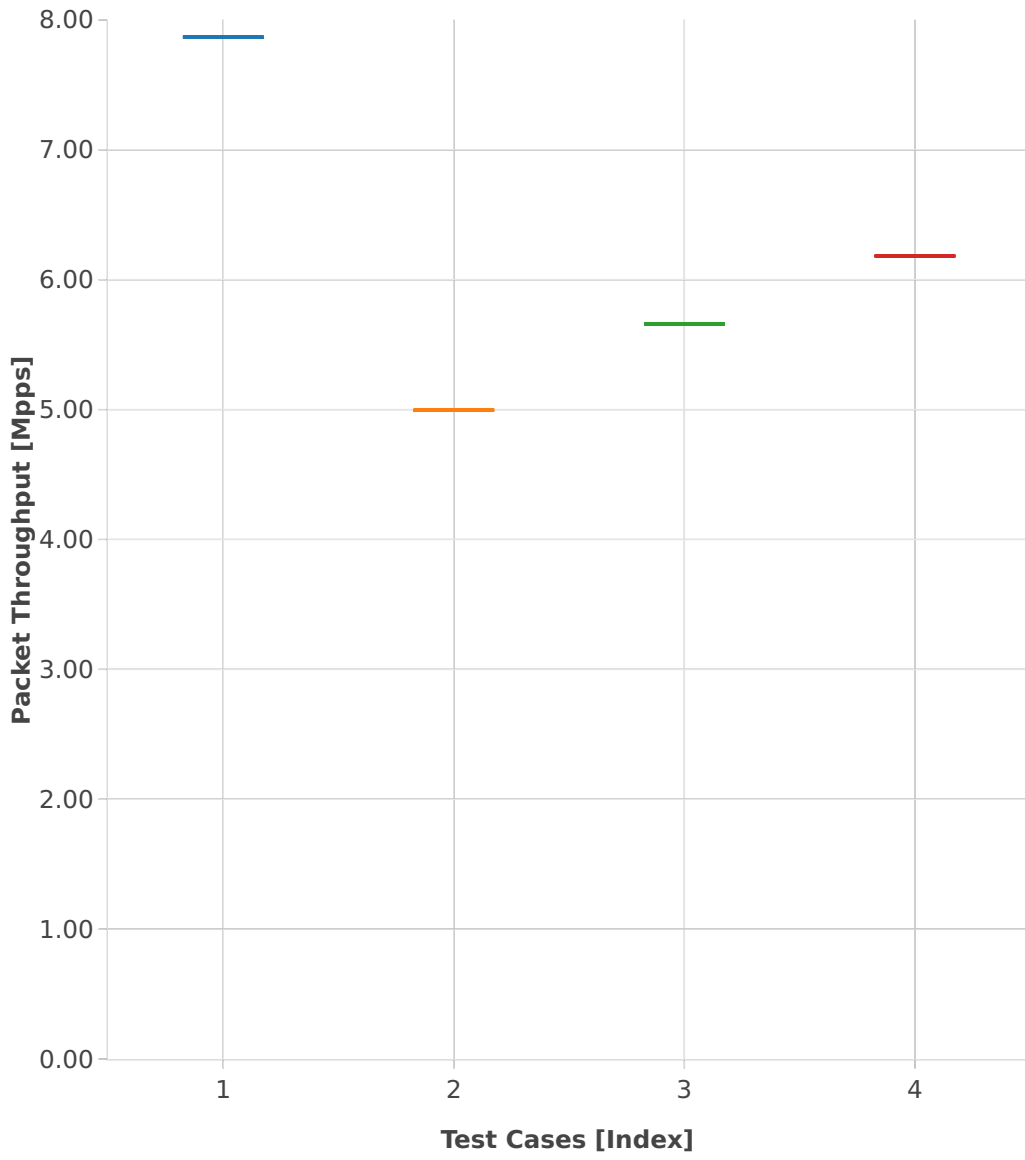

# Throughput: memif-2n-skx-x710-64b-2t1c-base\_and\_features-ndr

- 1. (01 run) eth-l2xcbase-eth-2memif-1dcr
- 2. (01 run) dot1q-l2bdbasemaclrn-eth-2memif-1dcr
- 3. (01 run) eth-l2bdbasemaclrn-eth-2memif-1dcr
- 4. (01 run) ethip4-ip4base-eth-2memif-1dcr