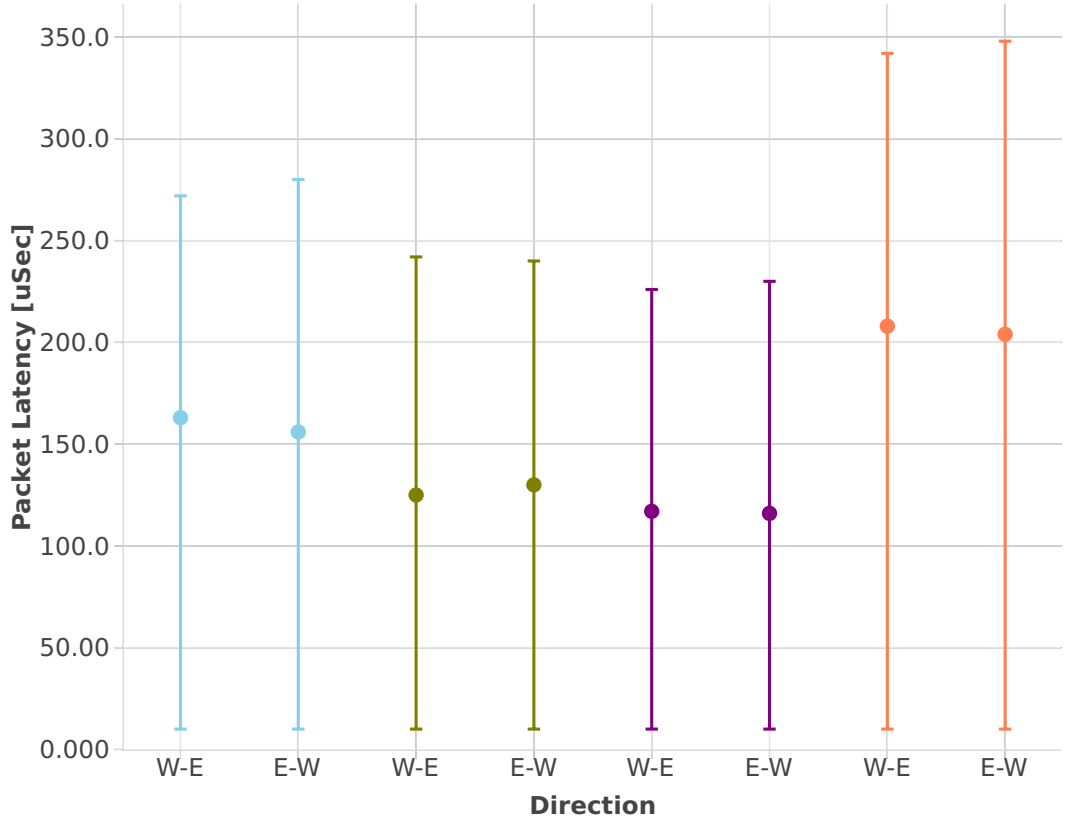

# Latency: memif-2n-skx-x710-64b-2t1c-base\_and\_features-ndr

- eth-l2xcbase-eth-2memif-1dcr
- dot1q-l2bdbasemaclrn-eth-2memif-1dcr
- eth-l2bdbasemaclrn-eth-2memif-1dcr
- ethip4-ip4base-eth-2memif-1dcr