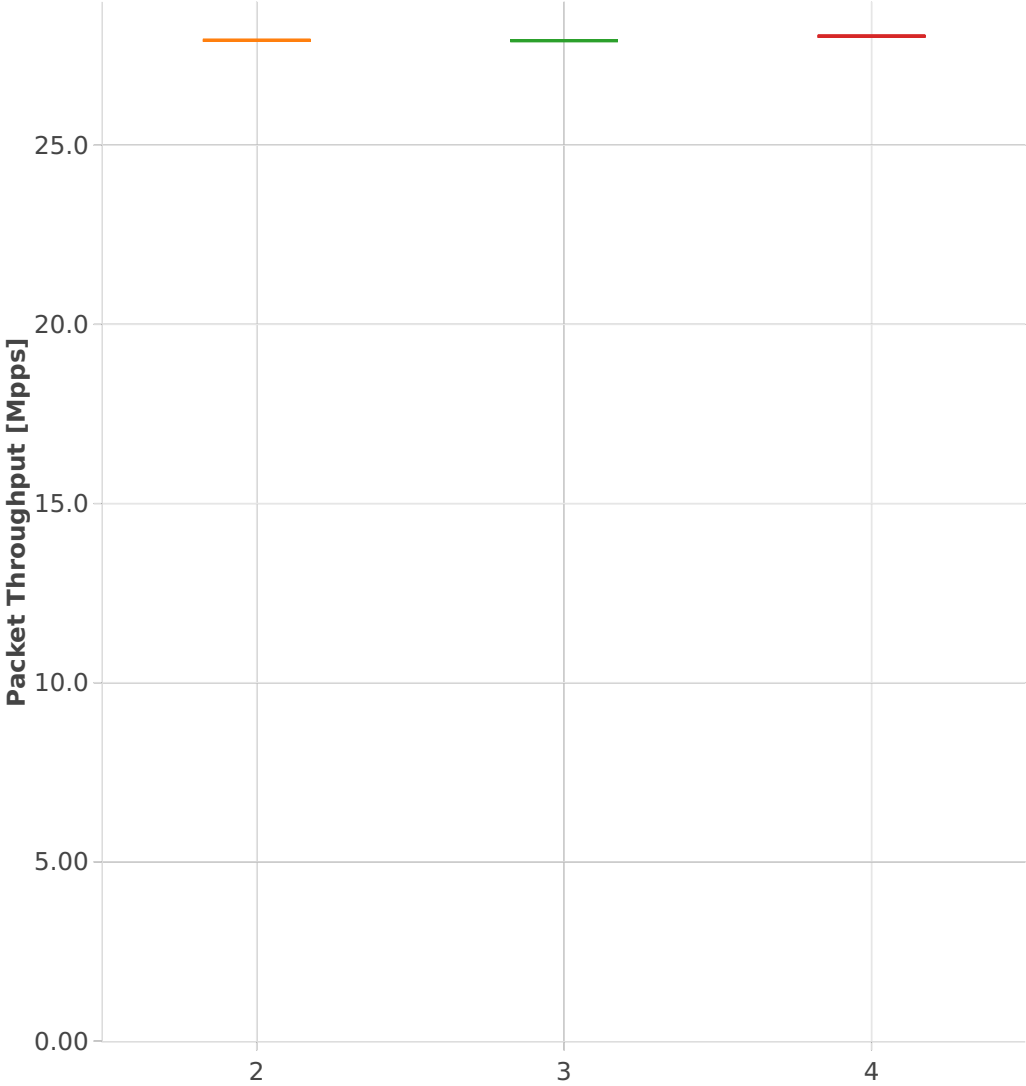

Throughput: l2sw-3n-skx-xxv710-64b-4t2c-base-pdr

- 1. (00 run) avf-eth-l2patch
- 2. (01 run) eth-l2patch
- 3. (01 run) avf-eth-l2xcbase
- 4. (01 run) avf-eth-l2bdbasemaclrn