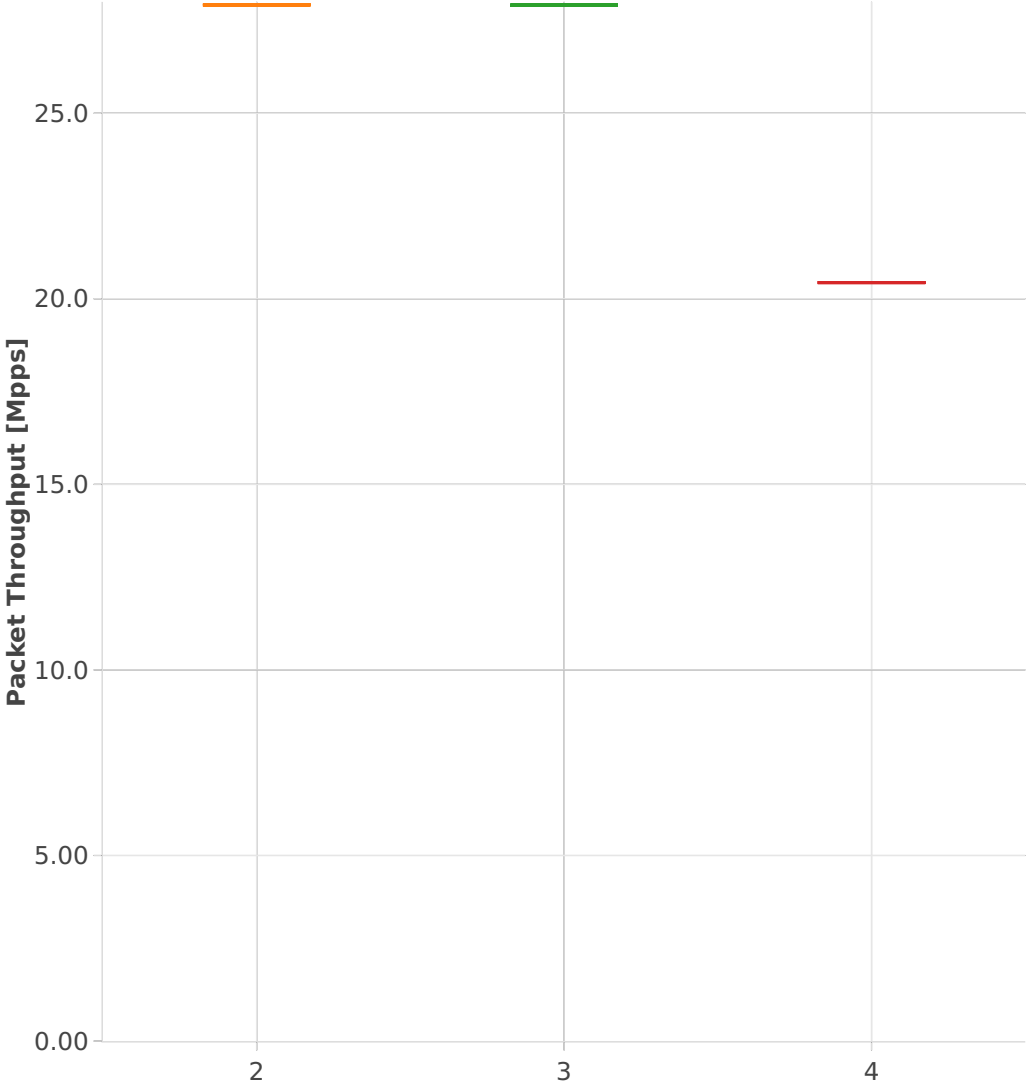

**Throughput: l2sw-3n-skx-xxv710-64b-2t1c-base-pdr**

- 1. (00 run) avf-eth-l2patch
- 2. (01 run) eth-l2patch
- 3. (01 run) avf-eth-l2xcbase
- 4. (01 run) avf-eth-l2bdbasemaclrn