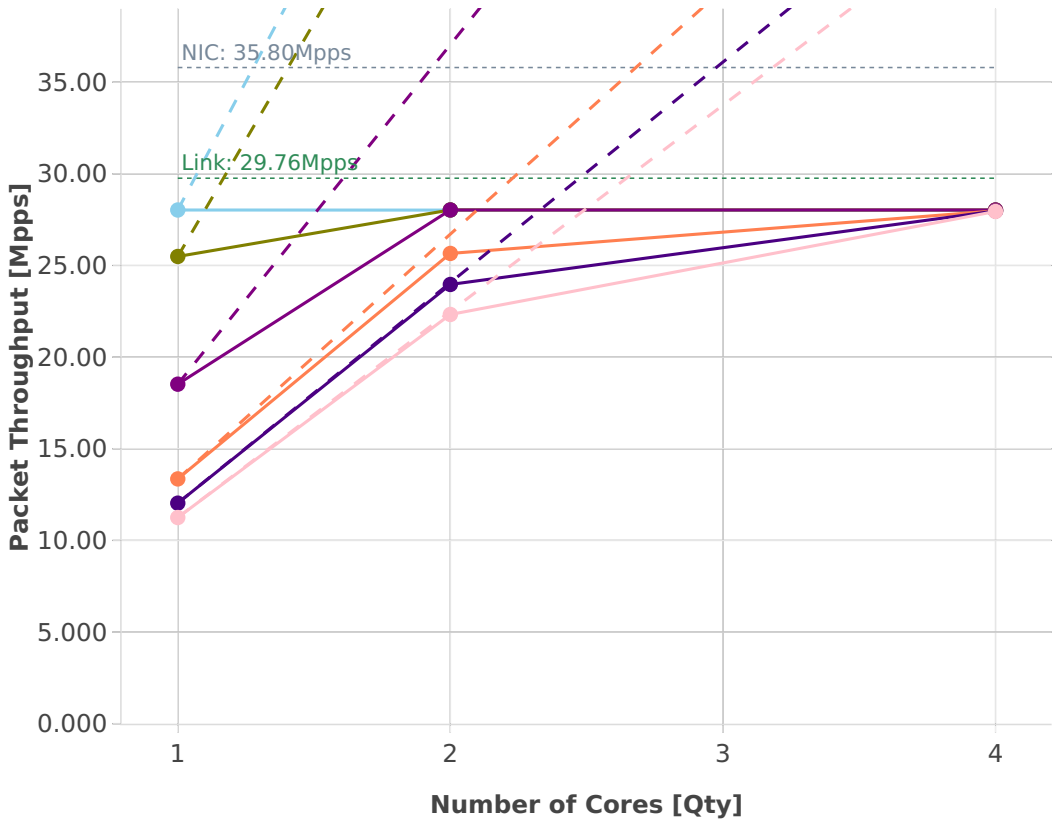

Speedup Multi-core: l2sw-3n-skx-x710-64b-base_and_scale-pdr

-- Perfect — Measured ... Limit

- eth-l2patch
- eth-l2xcbase
- eth-l2bdbasemaclrn
- eth-l2bdscale10kmaclrn
- eth-l2bdscale100kmaclrn
- eth-l2bdscale1mmaclrn