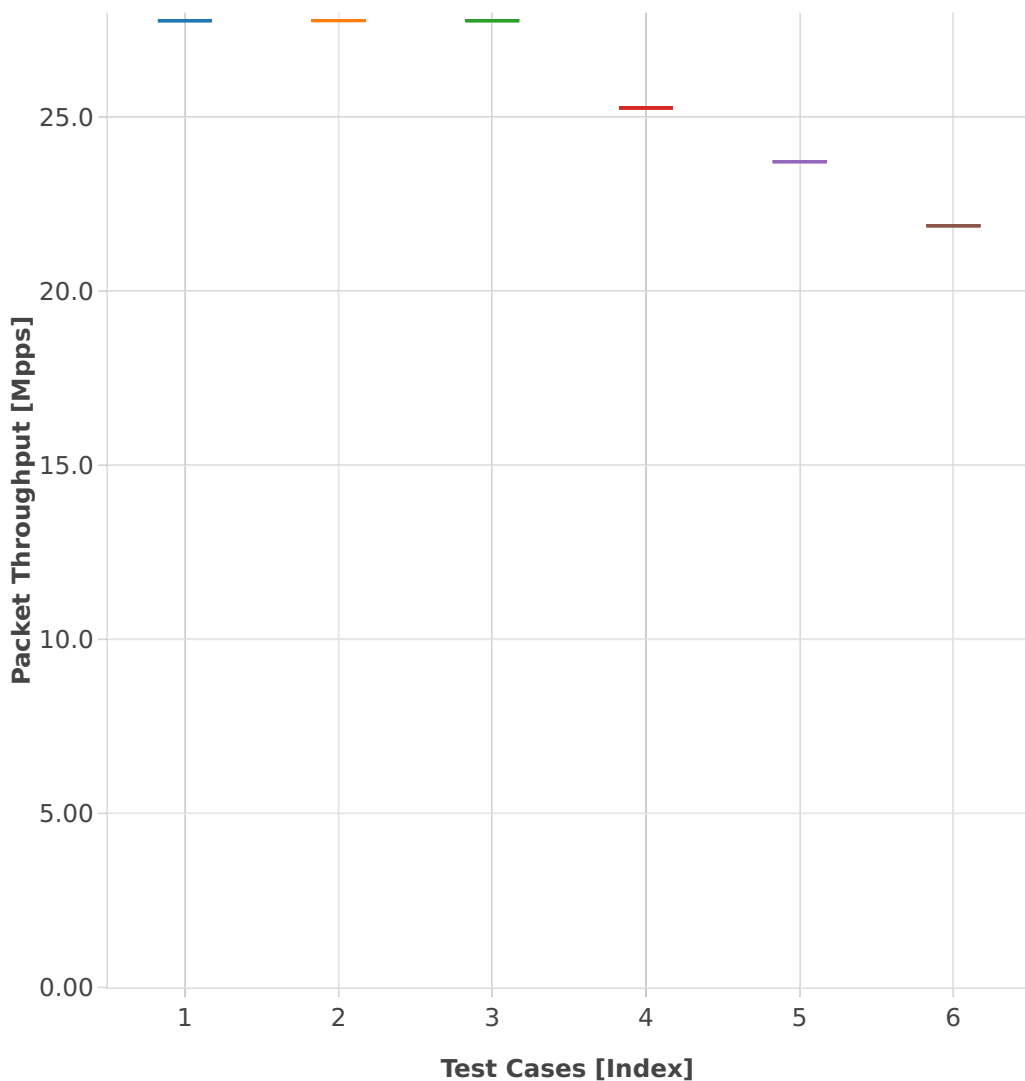

Throughput: l2sw-3n-skx-x710-64b-4t2c-base_and_scale-ndr

- 1. (01 run) eth-l2patch
- 2. (01 run) eth-l2xcbase
- 3. (01 run) eth-l2bdbasemaclrn
- 4. (01 run) eth-l2bdscale10kmaclrn
- 5. (01 run) eth-l2bdscale100kmaclrn
- 6. (01 run) eth-l2bdscale1mmaclrn