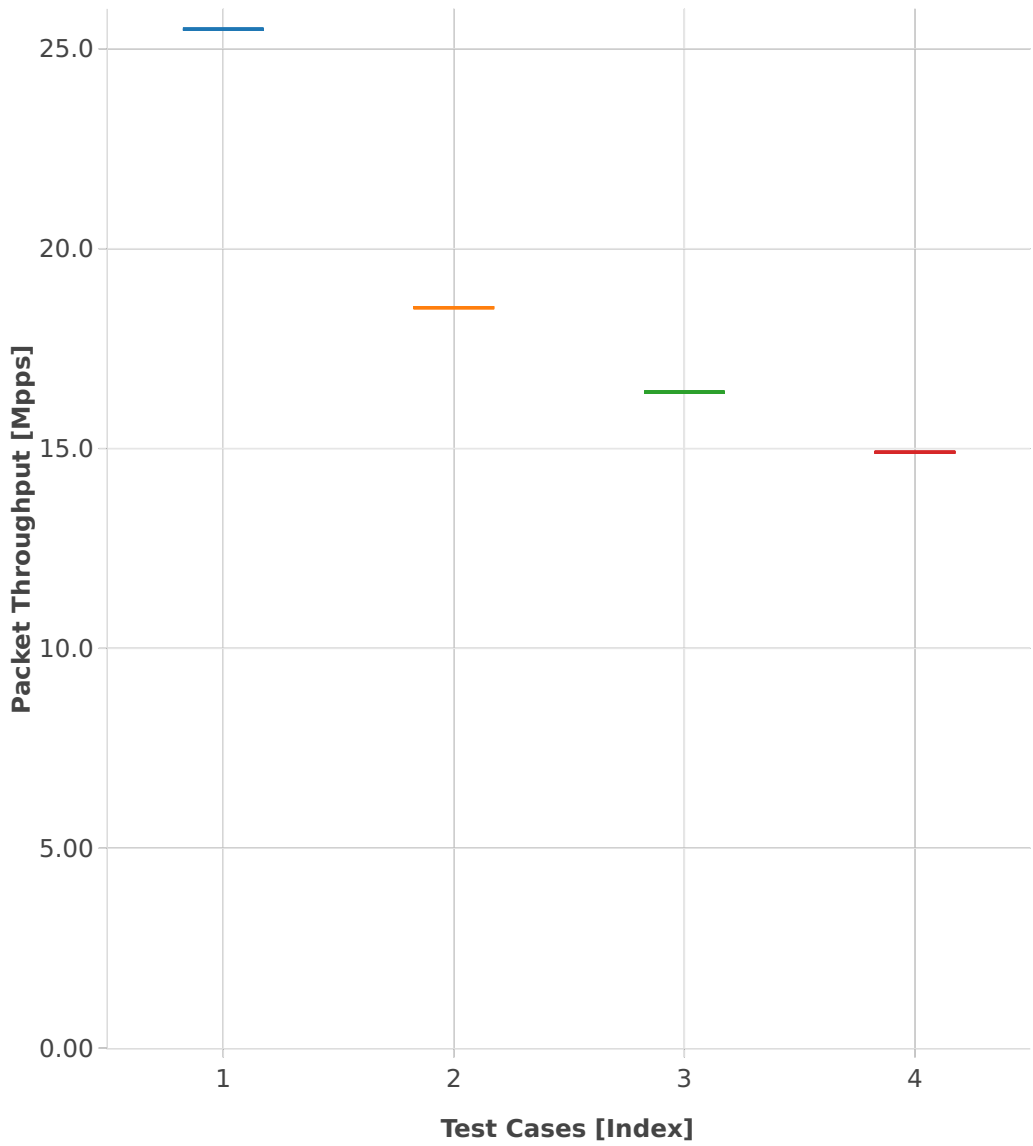

Throughput: l2sw-3n-skx-x710-64b-2t1c-features-pdr

- 1. (01 run) eth-l2xcbase
- 2. (01 run) eth-l2bdbasemaclrn
- 3. (01 run) dot1q-l2xcbase
- 4. (01 run) dot1q-l2bdbasemaclrn