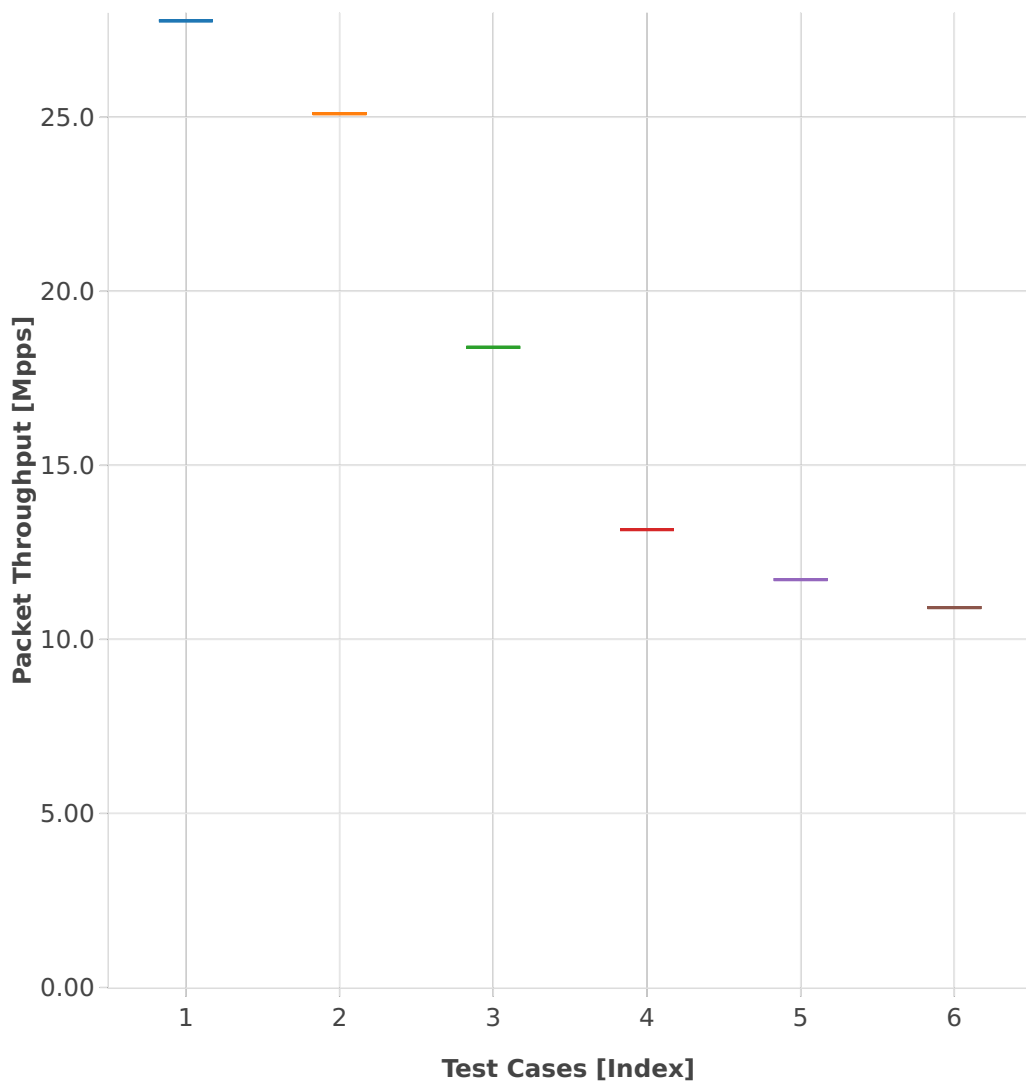

Throughput: l2sw-3n-skx-x710-64b-2t1c-base_and_scale-ndr

- 1. (01 run) eth-l2patch
- 2. (01 run) eth-l2xcbase
- 3. (01 run) eth-l2bdbasemaclrn
- 4. (01 run) eth-l2bdscale10kmaclrn
- 5. (01 run) eth-l2bdscale100kmaclrn
- 6. (01 run) eth-l2bdscale1mmaclrn