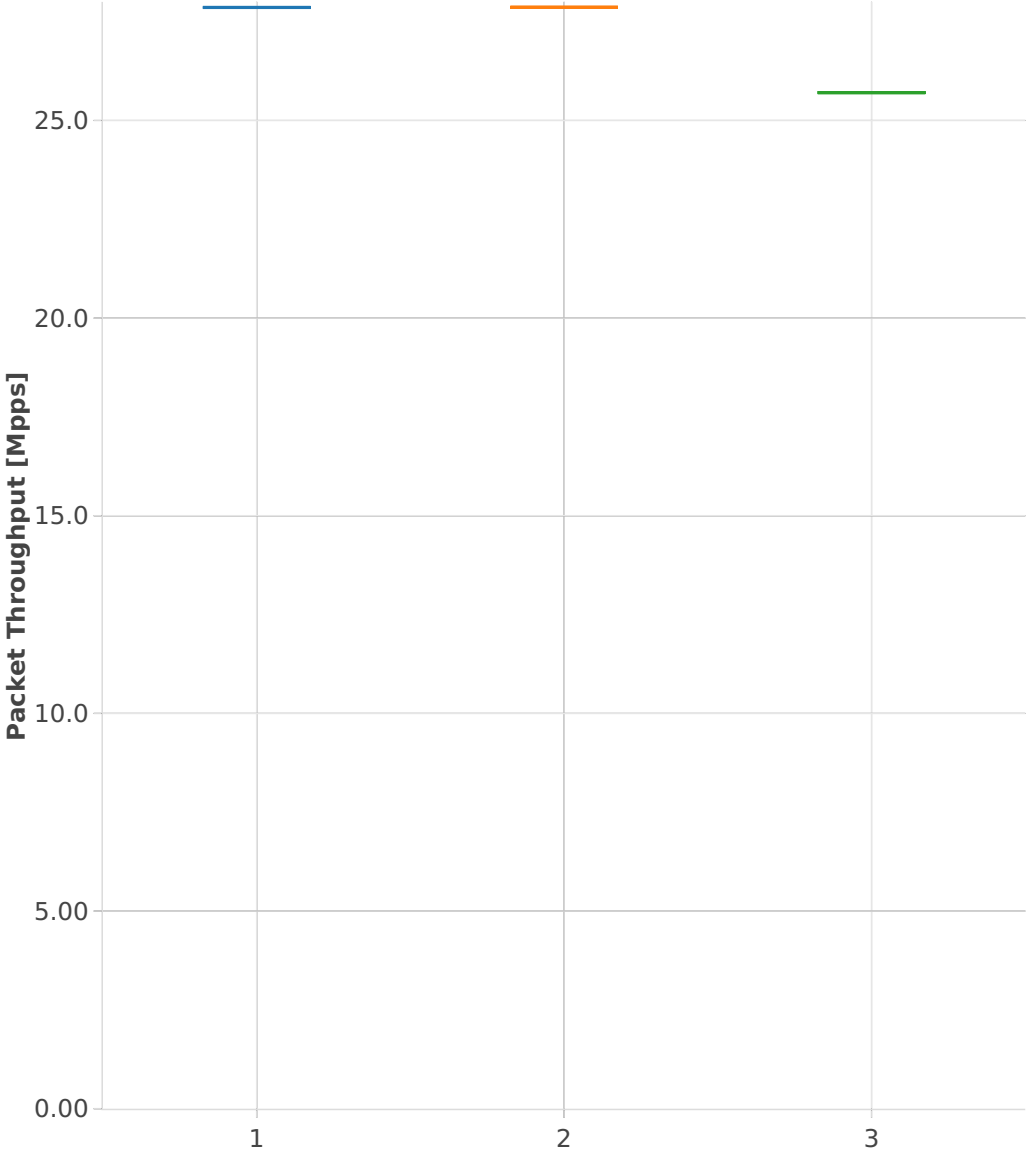

**Throughput: l2sw-3n-hsw-xl710-64b-2t2c-base-ndr**

- 1. (01 run) eth-l2patch
- 2. (01 run) eth-l2xcbase
- 3. (01 run) eth-l2bdbasemacln