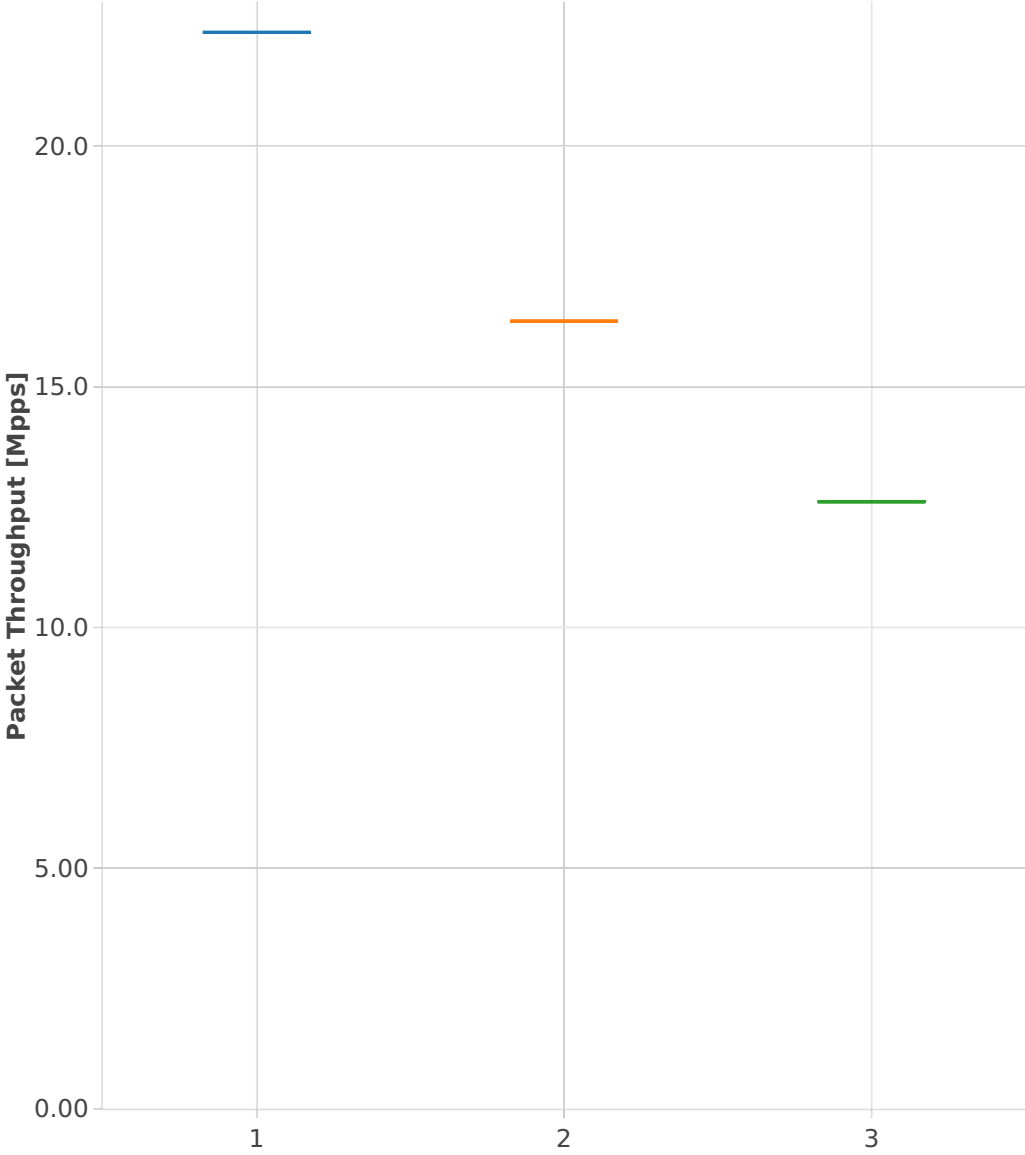

Throughput: l2sw-3n-hsw-xl710-64b-1t1c-base-pdr

- 1. (01 run) eth-l2patch
- 2. (01 run) eth-l2xcbase
- 3. (01 run) eth-l2bdbasemacln