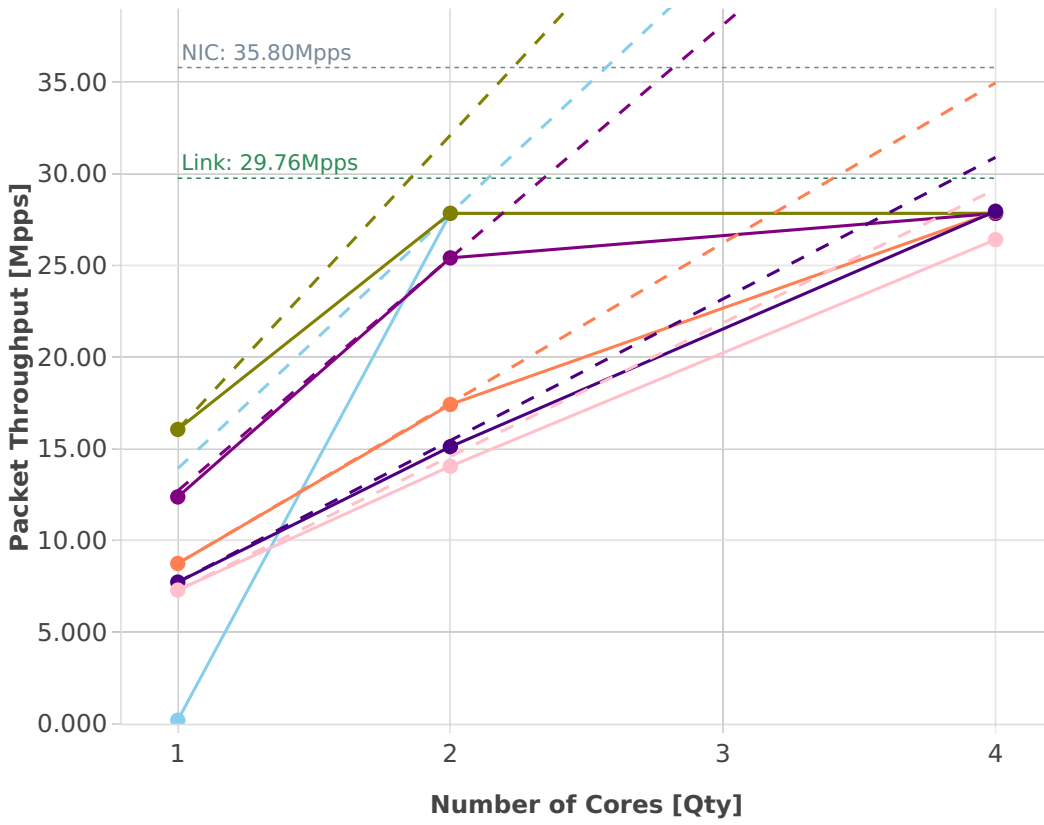

Speedup Multi-core: l2sw-3n-hsw-x710-64b-base_and_scale-ndr

-- Perfect — Measured ... Limit

- eth-l2patch
- eth-l2bdbasemaclrn
- eth-l2bdscale10kmaclrn
- eth-l2bdscale100kmaclrn
- eth-l2bdscale1mmaclrn
- eth-l2xcbase