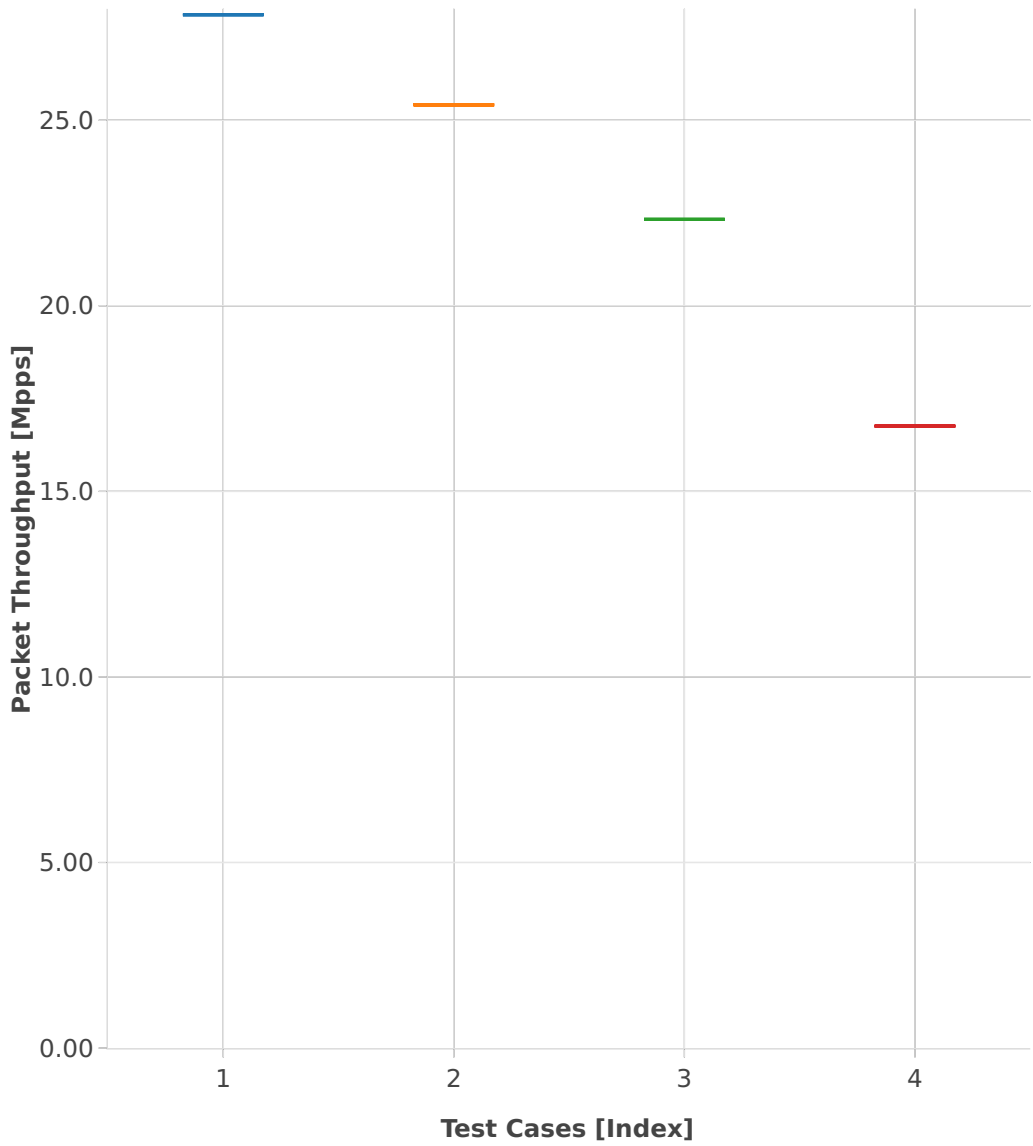

# Throughput: l2sw-3n-hsw-x710-64b-2t2c-features-ndr

- 1. (01 run) eth-l2xcbase
- 2. (01 run) eth-l2bdbasemaclrn
- 3. (01 run) dot1q-l2xcbase
- 4. (01 run) dot1q-l2bdbasemaclrn