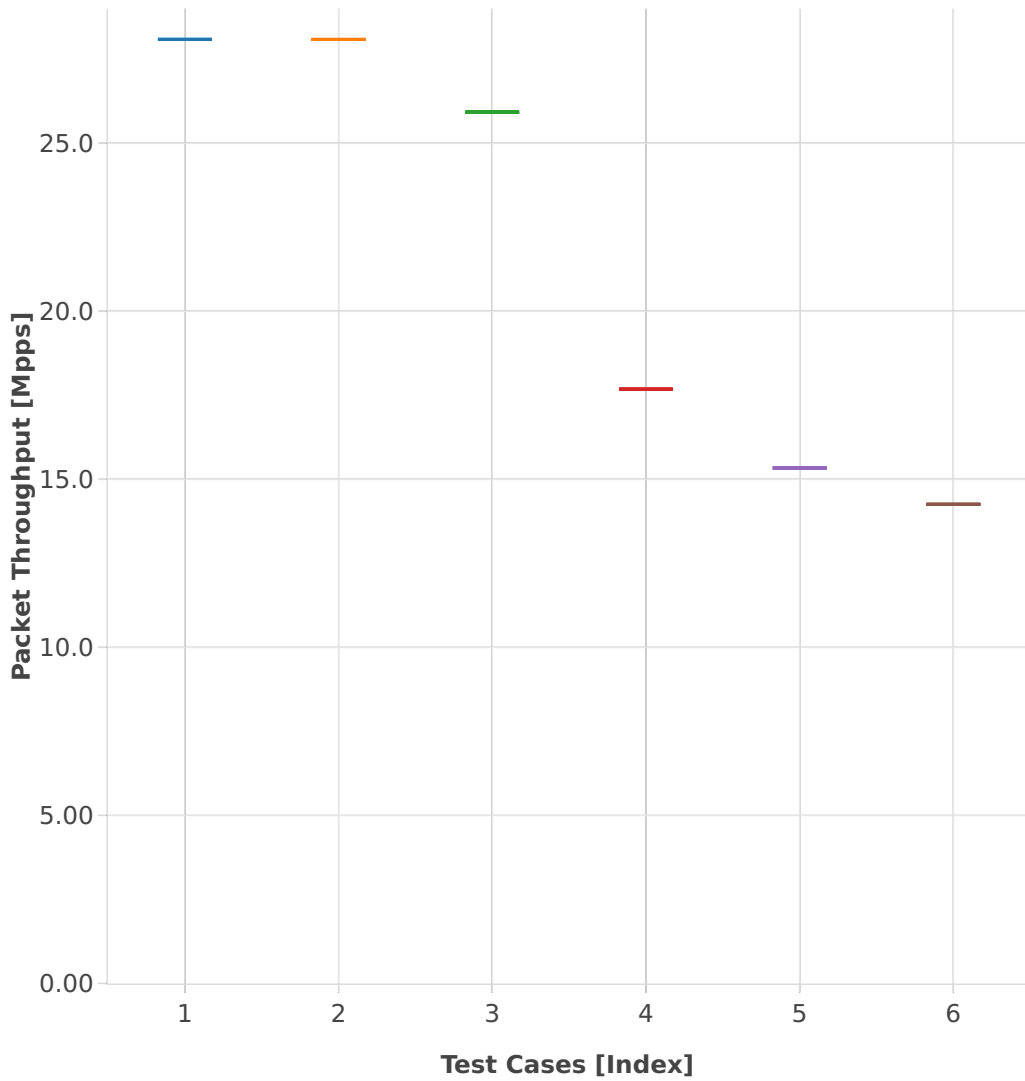

# Throughput: l2sw-3n-hsw-x710-64b-2t2c-base\_and\_scale-pdr

- 1. (01 run) eth-l2patch
- 2. (01 run) eth-l2xcbase
- 3. (01 run) eth-l2bdbasemaclrn
- 4. (01 run) eth-l2bdscale10kmaclrn
- 5. (01 run) eth-l2bdscale100kmaclrn
- 6. (01 run) eth-l2bdscale1mmaclrn