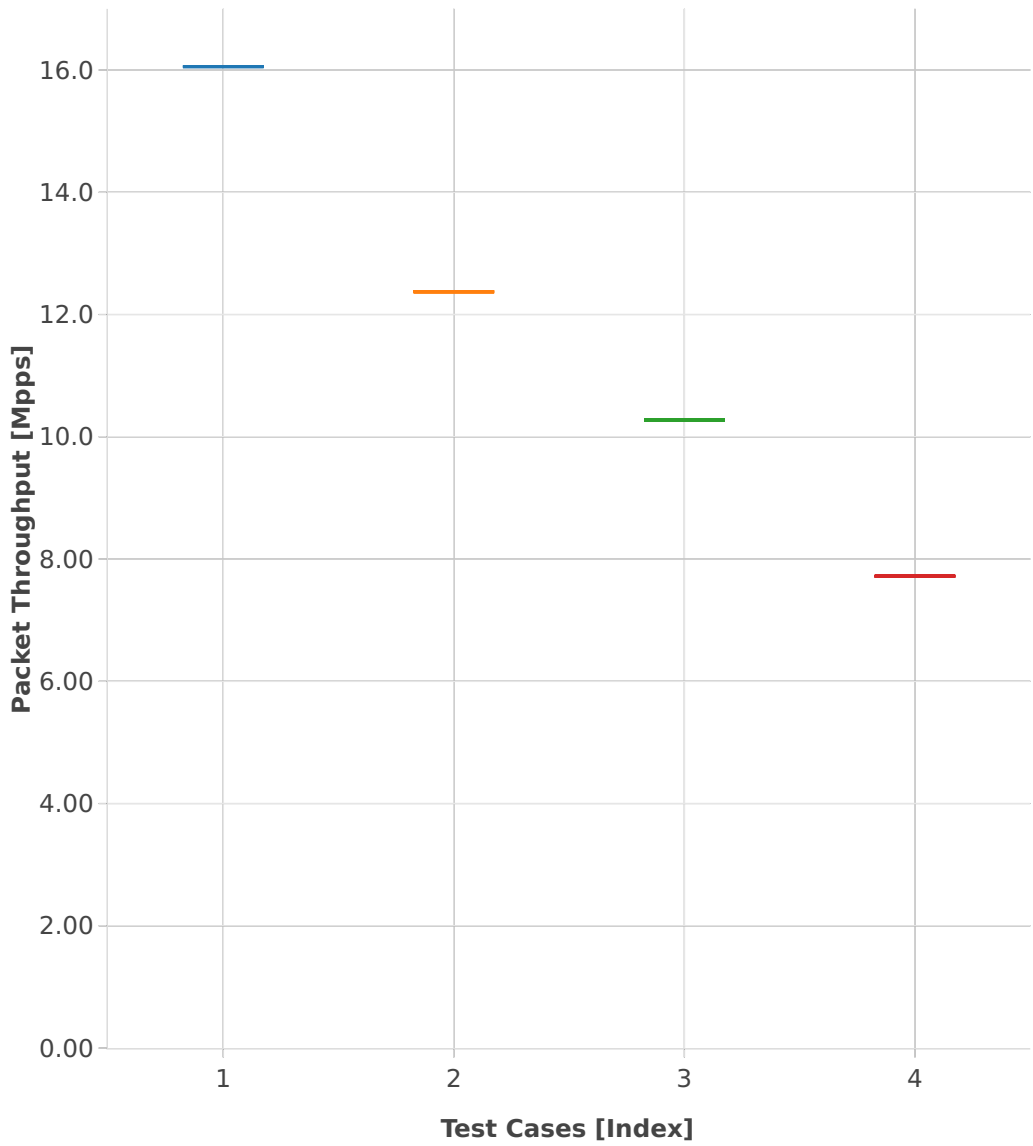

Throughput: l2sw-3n-hsw-x710-64b-1t1c-features-ndr

- 1. (01 run) eth-l2xcbase
- 2. (01 run) eth-l2bdbasemaclrn
- 3. (01 run) dot1q-l2xcbase
- 4. (01 run) dot1q-l2bdbasemaclrn