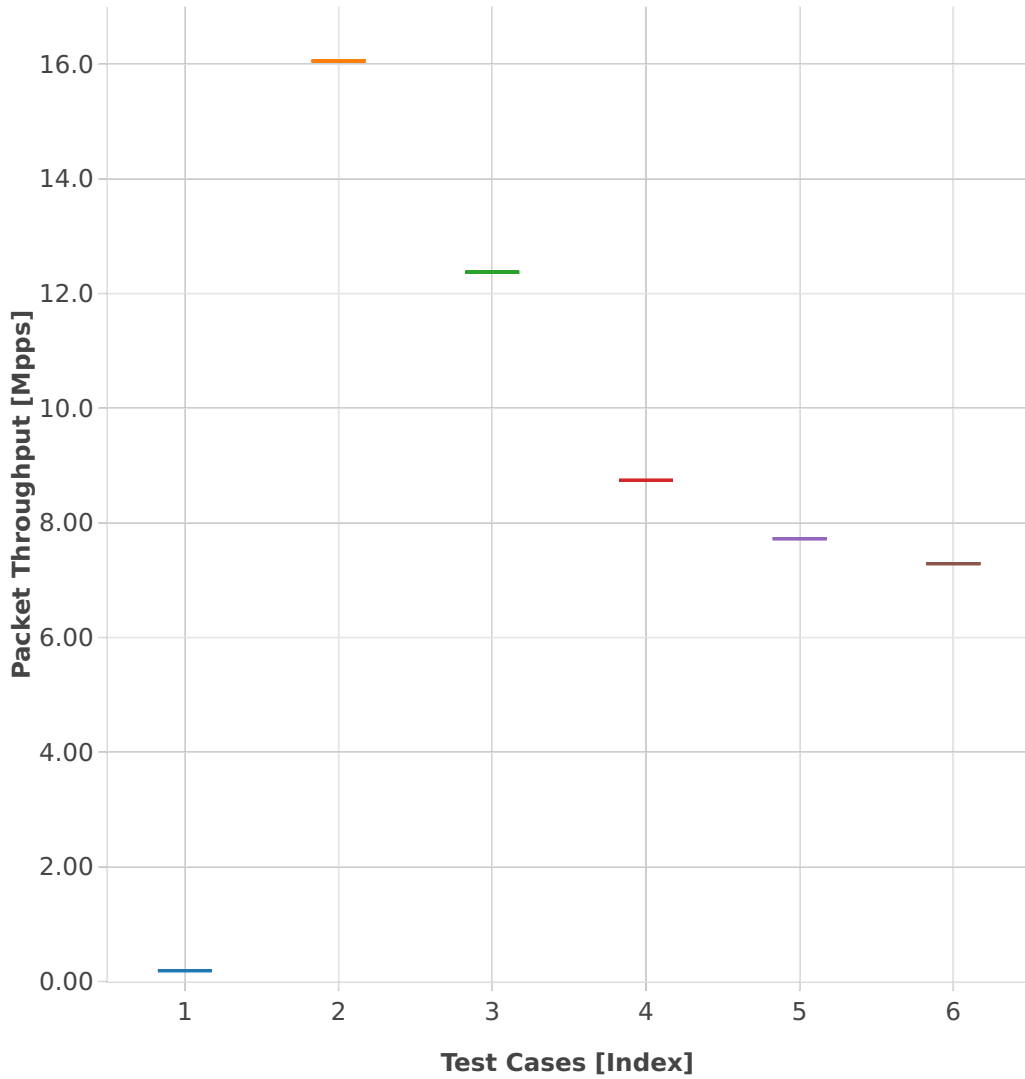

Throughput: l2sw-3n-hsw-x710-64b-1t1c-base_and_scale-ndr

- 1. (01 run) eth-l2patch
- 2. (01 run) eth-l2xcbase
- 3. (01 run) eth-l2bdbasemaclrn
- 4. (01 run) eth-l2bdscale10kmaclrn
- 5. (01 run) eth-l2bdscale100kmaclrn
- 6. (01 run) eth-l2bdscale1mmaclrn