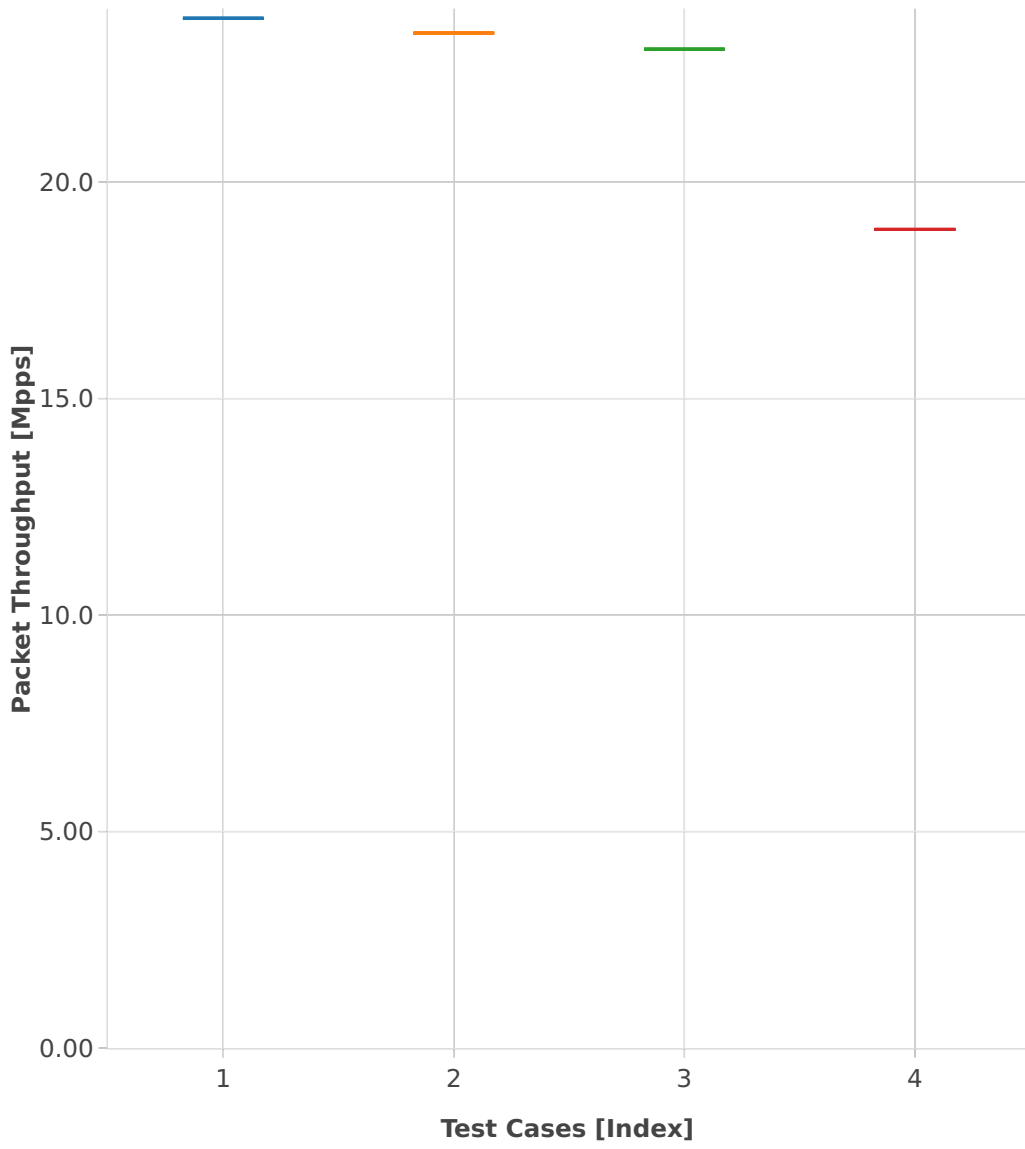

# Throughput: l2sw-3n-hsw-x520-64b-2t2c-features-pdr

- 1. (01 run) eth-l2xcbase
- 2. (01 run) eth-l2bdbasemaclrn
- 3. (01 run) dot1q-l2xcbase
- 4. (01 run) dot1q-l2bdbasemaclrn