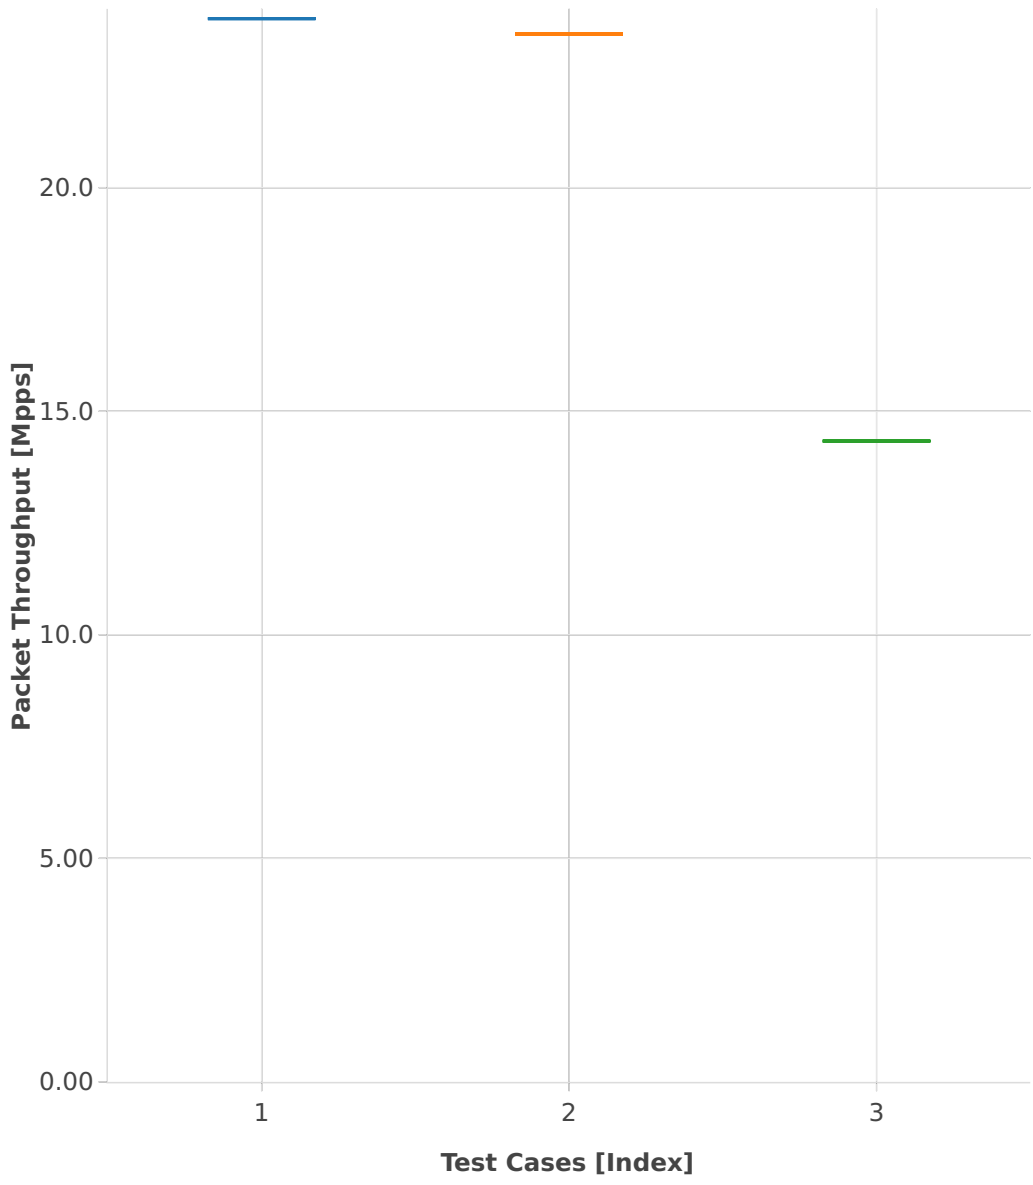

Throughput: l2sw-3n-hsw-x520-64b-2t2c-base_and_scale-pdr

- 1. (01 run) eth-l2xcbase
- 2. (01 run) eth-l2bdbasemaclrn
- 3. (01 run) eth-l2bdscale1mmaclrn