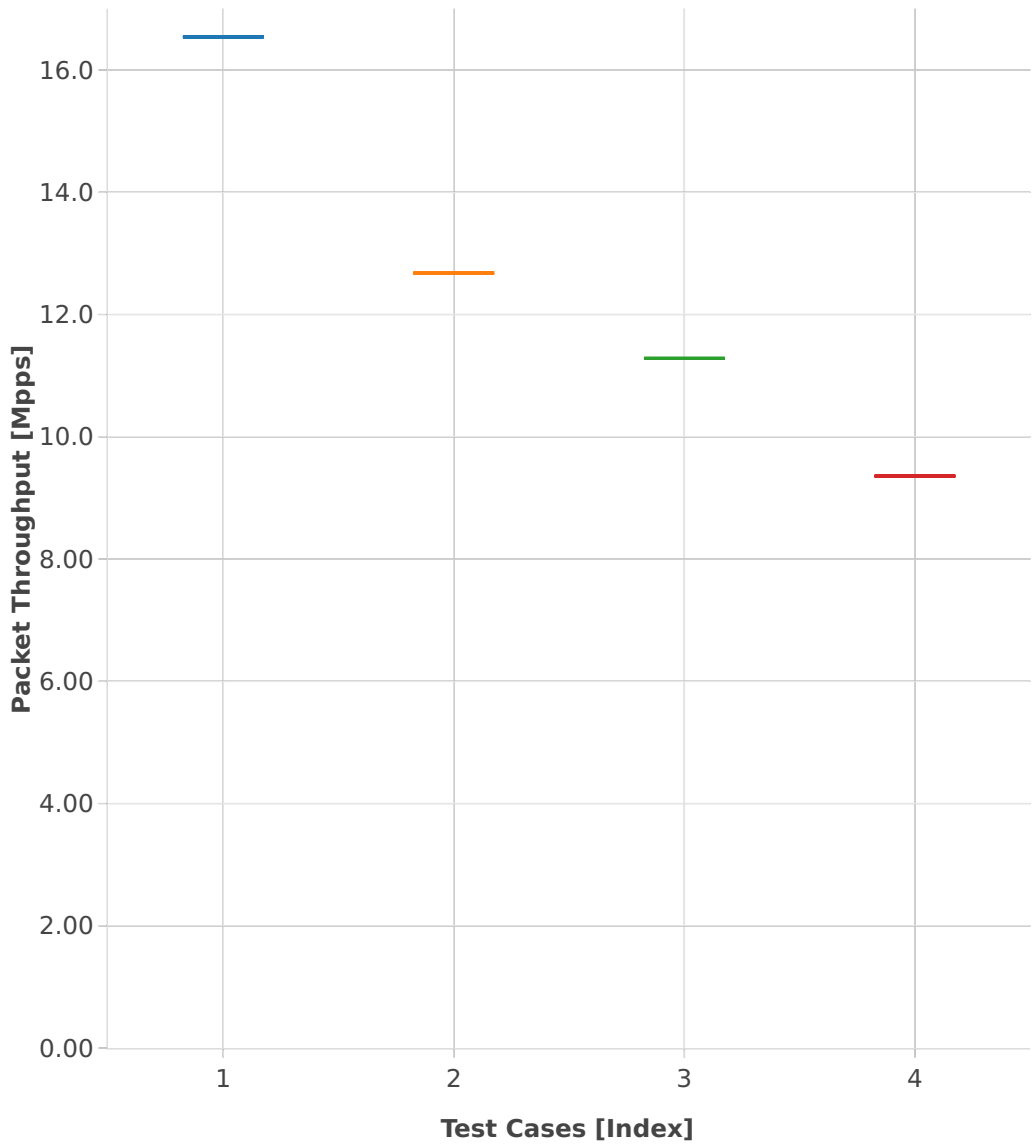

Throughput: l2sw-3n-hsw-x520-64b-1t1c-features-pdr

- 1. (01 run) eth-l2xcbase
- 2. (01 run) eth-l2bdbasemaclrn
- 3. (01 run) dot1q-l2xcbase
- 4. (01 run) dot1q-l2bdbasemaclrn