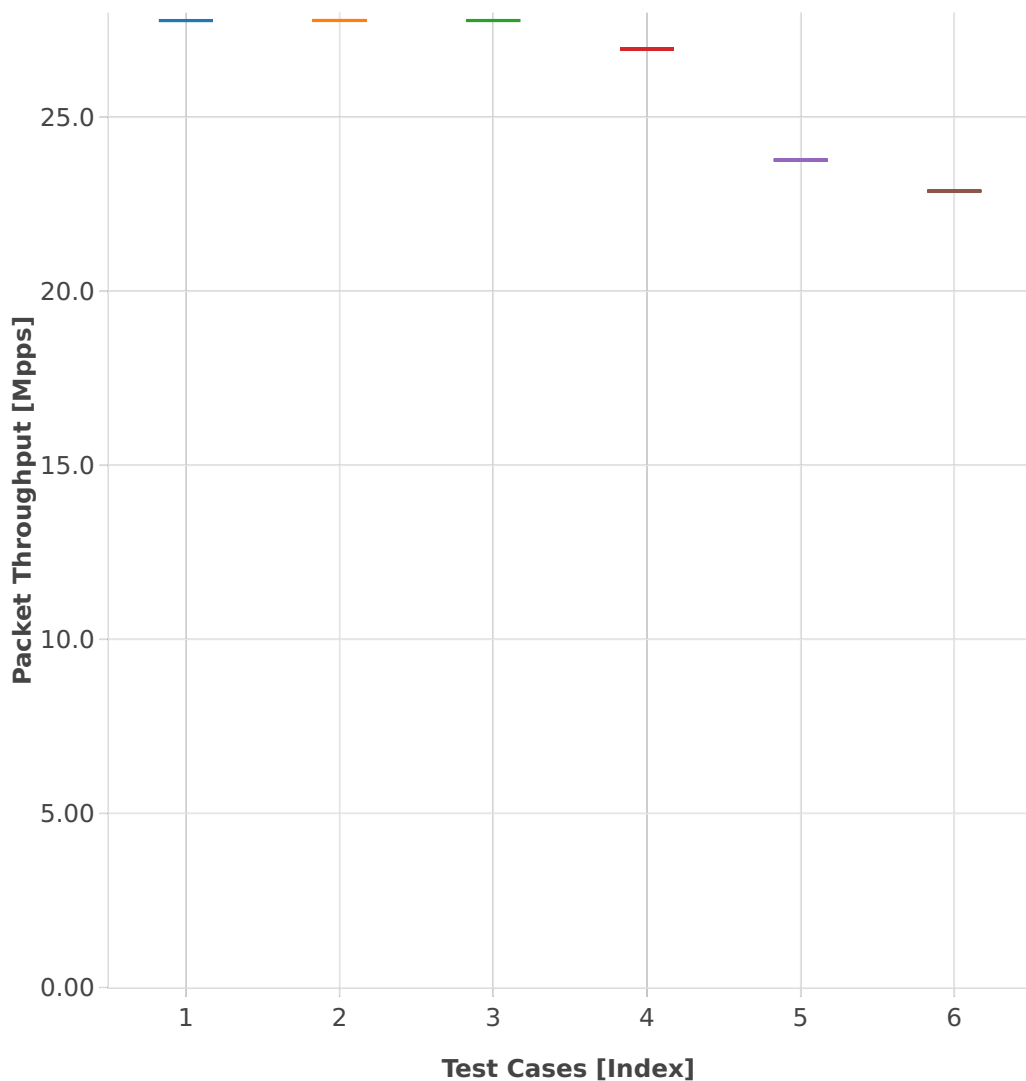

Throughput: l2sw-2n-skx-xxv710-64b-4t2c-base_and_scale-ndr

- 1. (01 run) eth-l2patch
- 2. (01 run) eth-l2xcbase
- 3. (01 run) eth-l2bdbasemaclrn
- 4. (01 run) eth-l2bdscale10kmaclrn
- 5. (01 run) eth-l2bdscale100kmaclrn
- 6. (01 run) eth-l2bdscale1mmaclrn