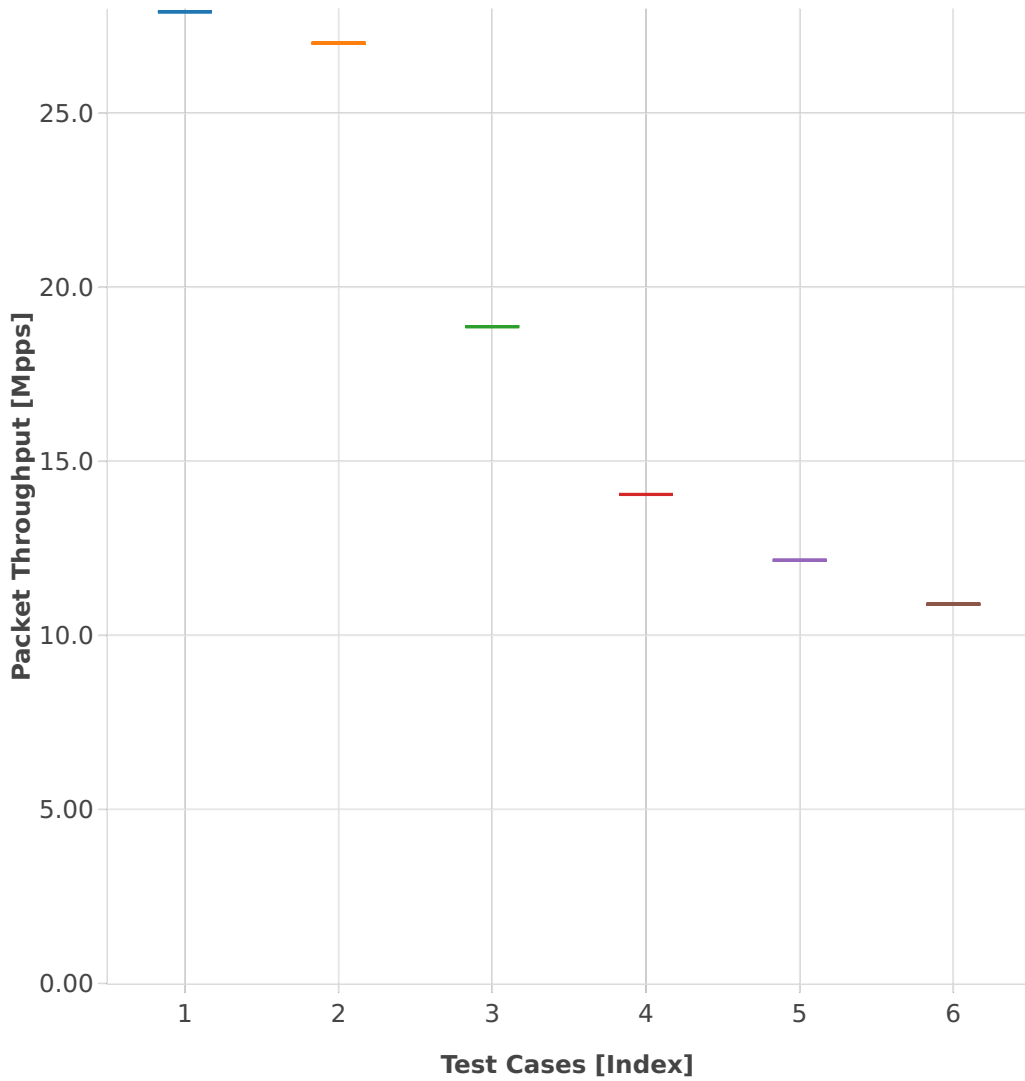

# Throughput: l2sw-2n-skx-xxv710-64b-2t1c-base\_and\_scale-pdr

- 1. (01 run) eth-l2patch
- 2. (01 run) eth-l2xcbase
- 3. (01 run) eth-l2bdbasemaclrn
- 4. (01 run) eth-l2bdscale10kmaclrn
- 5. (01 run) eth-l2bdscale100kmaclrn
- 6. (01 run) eth-l2bdscale1mmaclrn