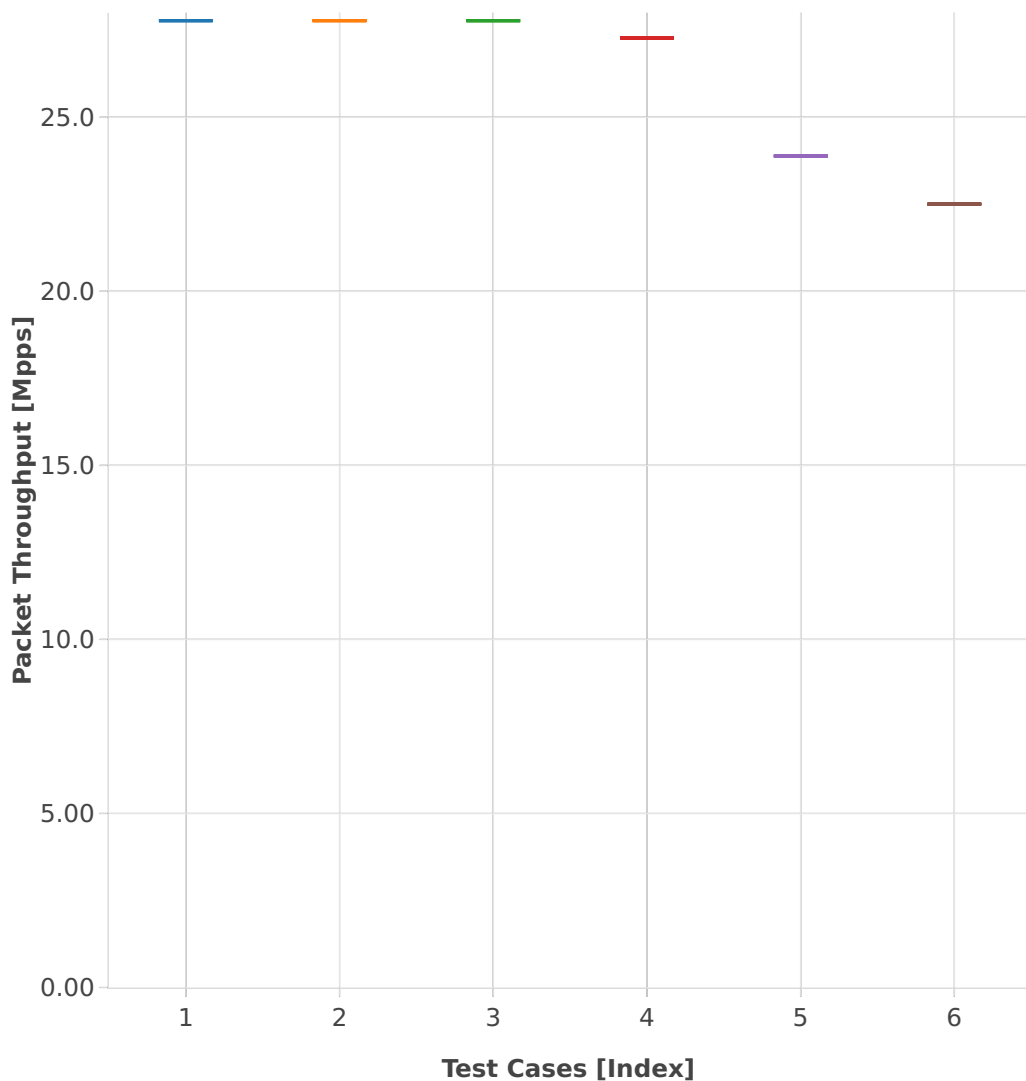

# Throughput: l2sw-2n-skx-x710-64b-4t2c-base\_and\_scale-ndr

- 1. (01 run) eth-l2patch
- 2. (01 run) eth-l2xcbase
- 3. (01 run) eth-l2bdbasemaclrn
- 4. (01 run) eth-l2bdscale10kmaclrn
- 5. (01 run) eth-l2bdscale100kmaclrn
- 6. (01 run) eth-l2bdscale1mmaclrn